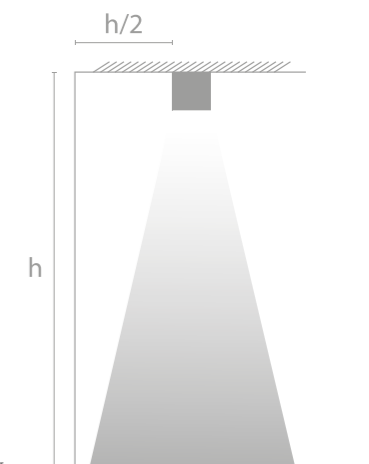

Warranty 5 years

Colors Available

Modular and linkable to the desired length

Max Lamp Lumen :	1764 lm
System Wattage :	20 W (max)
DC Current :	500 mA
Efficiency :	72% (approx)
Input :	220 - 240V ~ 50/60 Hz
CCT (K) :	2200K - 5700K
Driver :	Remote Electronic
Tunable & Dimmable :	On Request
Beam Angle :	C0/180 FWTM/FWHM 68°/48° C90/270 FWTM/FWHM 82°/53°
UGR Value	< 19
CRI :	97 (max)

All dimensions are in mm

For product ordering codes and installation refer to end pages