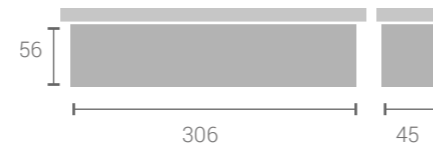

Colors Available

Modular and linkable to the desired length

Max Lamp Lumen : 1764 lm  
 System Wattage : 20 W (max)  
 DC Current : 500 mA  
 Efficiency : 72% (approx)  
 Input : 220 - 240V ~ 50/60 Hz  
 CCT (K) : 2200K - 5700K  
 Driver : Remote Electronic  
 Tunable & Dimmable : On Request  
 Beam Angle : 90° longitudinal direction wall  
 5°-90° towards wall  
 UGR Value < 19  
 CRI : 97 (max)