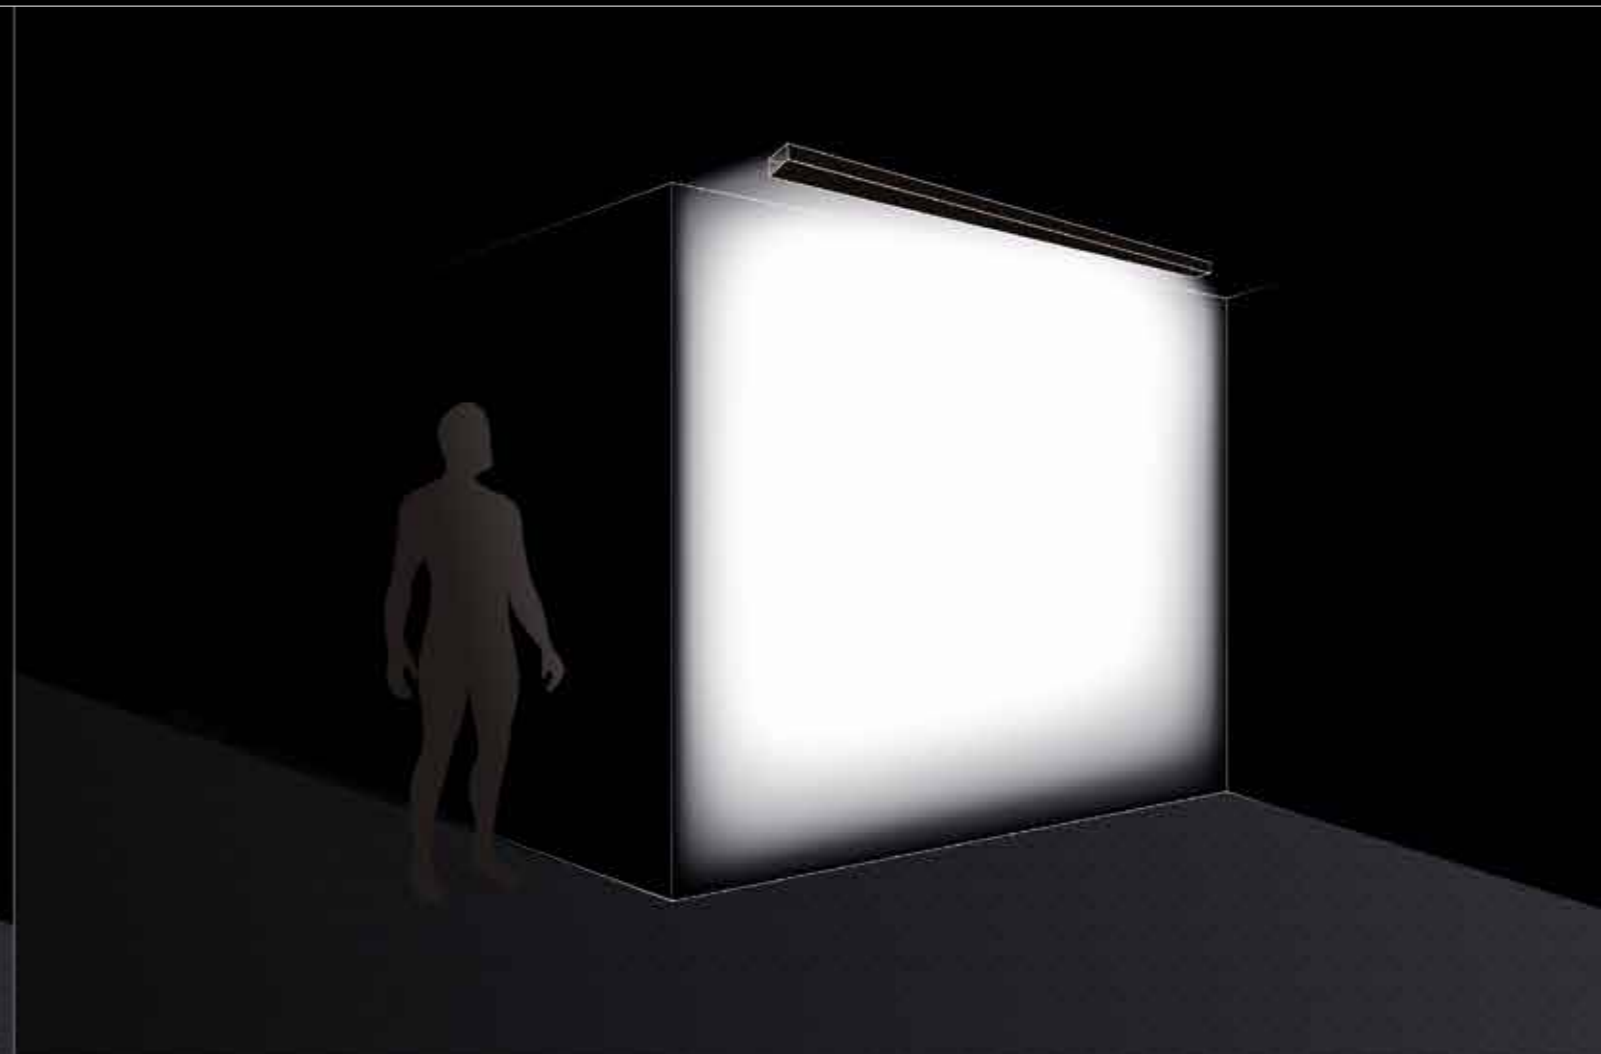

## Power of the infinite

Uniquely scalable luminaires that  
spread the light without caring  
for boundaries.

# Glare Free

The cutting-edge technology that controls and guides light with precision to avoid excessive and immoderate brightness, which can be disabling or simply uncomfortable.

Normal  
Vertical Cut-off