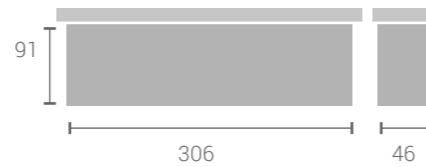

Colors Available

Modular and linkable to the desired length

- Max Lamp Lumen : 1764 lm
- System Wattage : 20 W (max)
- DC Current : 500 mA
- Efficiency : 72% (approx)
- Input : 220 - 240V ~ 50/60 Hz
- CCT (K) : 2200K - 5700K
- Driver : Integrated Electronic
- Tunable & Dimmable : On Request
- Beam Angle : C0/180 FWTM/FWHM 68°/48°  
C90/270 FWTM/FWHM 82°/53°
- UGR Value < 19
- CRI : 97 (max)