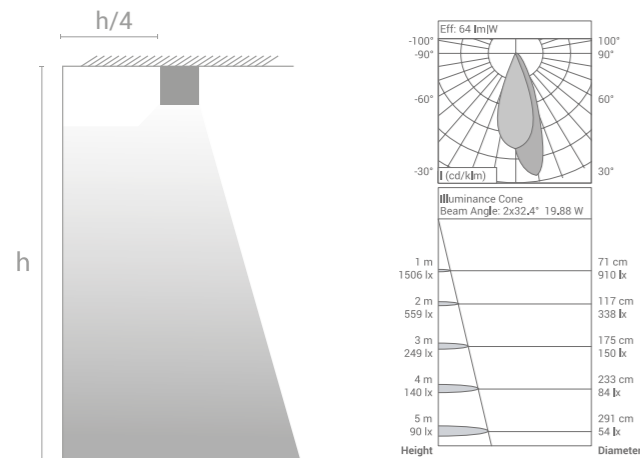

Warranty 5 years

Colors Available

Modular and linkable to the desired length

- Max Lamp Lumen : 1764 lm
- System Wattage : 20 W (max)
- DC Current : 500 mA
- Efficiency : 72% (approx)
- Input : 220 - 240V ~ 50/60 Hz
- CCT (K) : 2200K - 5700K
- Driver : Integrated Electronic
- Tunable & Dimmable : On Request
- Beam Angle : 120° longitudinal direction wall  
0-90° towards wall  
0-30° towards room
- UGR Value < 19
- CRI : 97 (max)

All dimensions are in mm

For product ordering codes and installation refer to end pages