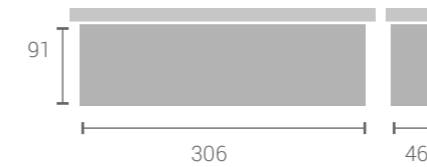

Warranty 5 years

Colors Available

Modular and linkable to the desired length

- Max Lamp Lumen : 1764 lm
- System Wattage : 20 W (max)
- DC Current : 500 mA
- Efficiency : 72% (approx)
- Input : 220 - 240V ~ 50/60 Hz
- CCT (K) : 2200K - 5700K
- Driver : Integrated Electronic
- Tunable & Dimmable : On Request
- Beam Angle : 90° longitudinal direction wall  
5°-90° towards wall
- UGR Value < 19
- CRI : 97 (max)