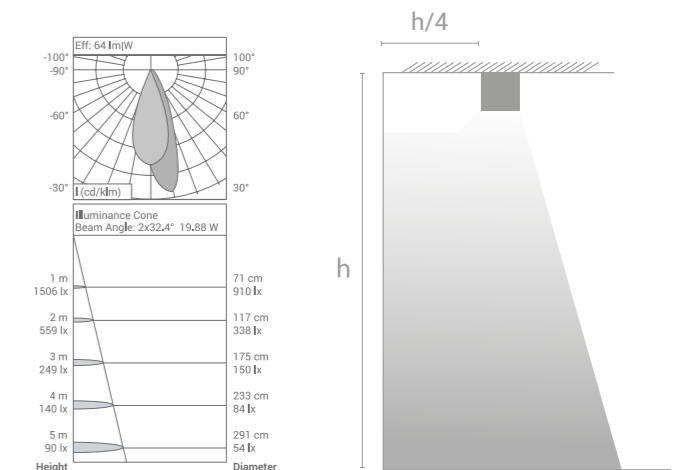

Colors Available

Modular and linkable to the desired length

Max Lamp Lumen : 1764 lm  
 System Wattage : 20 W (max)  
 DC Current : 500 mA  
 Efficiency : 72% (approx)  
 Input : 220 - 240V ~ 50/60 Hz  
 CCT (K) : 2200K - 5700K  
 Driver : Remote Electronic  
 Tunable & Dimmable : On Request  
 Beam Angle : 120° longitudinal direction wall  
 0-90° towards wall  
 0-30° towards room  
 UGR Value < 19  
 CRI : 97 (max)

All dimensions are in mm

For product ordering codes and installation refer to end pages