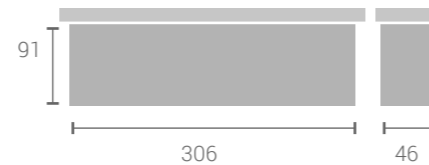

Warranty 5 years

Colors Available

Modular and linkable to the desired length

- Max Lamp Lumen : 1764 lm
- System Wattage : 20 W (max)
- DC Current : 500 mA
- Efficiency : 72% (approx)
- Input : 220 - 240V ~ 50/60 Hz
- CCT (K) : 2200K - 5700K
- Driver : Integrated Electronic
- Tunable & Dimmable : On Request
- Beam Angle : 120° longitudinal direction wall  
0-90° towards wall  
0-30° towards room
- UGR Value < 19
- CRI : 97 (max)