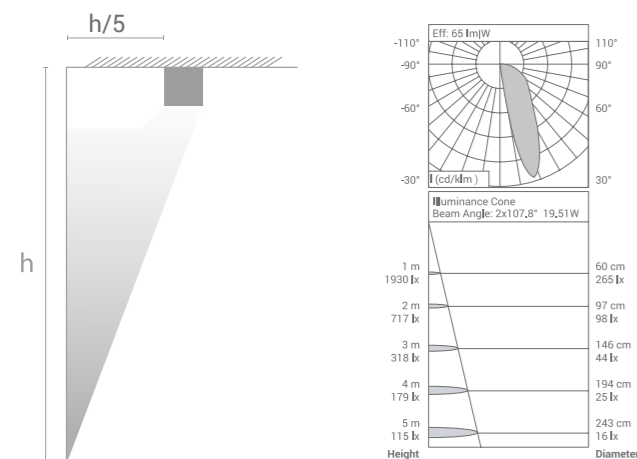

All dimensions are in mm

For product ordering codes and installation refer to end pages

Colors Available

Modular and linkable to the desired length

Max Lamp Lumen : 1764 lm  
 System Wattage : 20 W (max)  
 DC Current : 500 mA  
 Efficiency : 72% (approx)  
 Input : 220 - 240V ~ 50/60 Hz  
 CCT (K) : 2200K - 5700K  
 Driver : Remote Electronic  
 Tunable & Dimmable : On Request  
 Beam Angle : 90° longitudinal direction wall  
 5°-90° towards wall  
 UGR Value < 19  
 CRI : 97 (max)