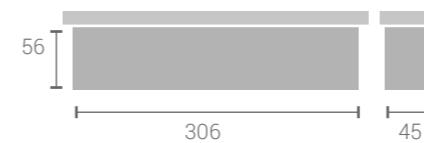

ELITE SURFACE Downlight

These ceiling-mounted downlight fixtures are built out of modular and linkable sections for general illumination, placing the driver remotely.

Warranty 5 years

Colors Available

Modular and linkable to the desired length

Max Lamp Lumen :	1764 lm
System Wattage :	20 W (max)
DC Current :	500 mA
Efficiency :	72% (approx)
Input :	220 - 240V ~ 50/60 Hz
CCT (K) :	2200K - 5700K
Driver :	Remote Electronic
Tunable & Dimmable :	On Request
Beam Angle :	C0/180 FWTM/FWHM 68°/48° C90/270 FWTM/FWHM 82°/53°
UGR Value	< 19
CRI :	97 (max)

All dimensions are in mm

For product ordering codes and installation refer to end pages