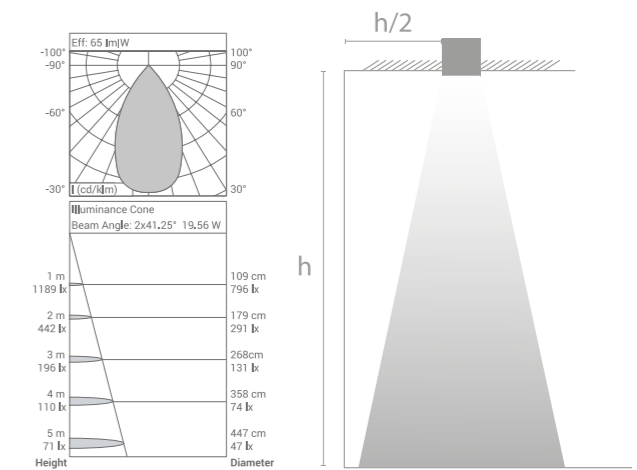

## Downlight

These downlight luminaires, installed above the ceiling achieve general illumination with a seamless finish.

Warranty 5 years

Colors Available

Modular and linkable to the desired length

- Max Lamp Lumen : 1764 lm
- System Wattage : 20 W (max)
- DC Current : 500 mA
- Efficiency : 72% (approx)
- Input : 220 - 240V ~ 50/60 Hz
- CCT (K) : 2200K - 5700K
- Driver : Remote Electronic
- Tunable & Dimmable : On Request
- Beam Angle : C0/180 FWTM/FWHM 68°/48°  
C90/270 FWTM/FWHM 82°/53°
- UGR Value < 19
- CRI : 97 (max)

Surface Cutout: 396 X 60 mm  
Height from the ceiling is adjustable upto 10mm  
(As per requirement shown by dotted lines)  
All dimensions are in mm

For product ordering codes and installation refer to end pages