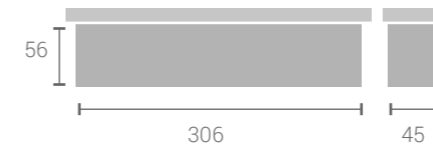

Colors Available

Modular and linkable to the desired length

Max Lamp Lumen : 1764 lm  
 System Wattage : 20 W (max)  
 DC Current : 500 mA  
 Efficiency : 72% (approx)  
 Input : 220 - 240V ~ 50/60 Hz  
 CCT (K) : 2200K - 5700K  
 Driver : Remote Electronic  
 Tunable & Dimmable : On Request  
 Beam Angle : 120° longitudinal direction wall  
 0-90° towards wall  
 0-30° towards room  
 UGR Value < 19  
 CRI : 97 (max)