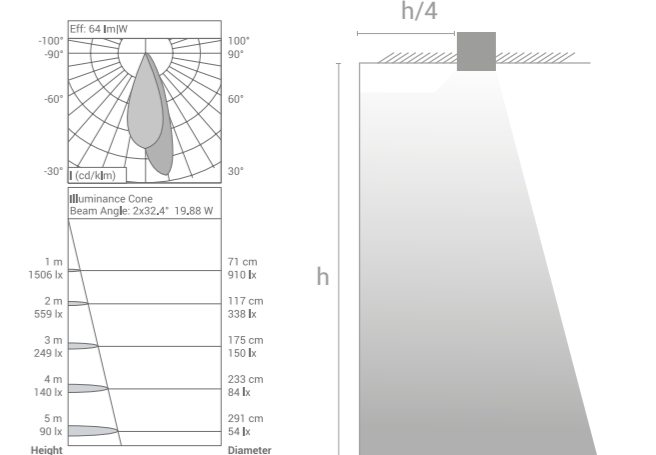

Surface Cutout: 396 X 60 mm  
 Height from the ceiling is adjustable upto 10mm  
 (As per requirement shown by dotted lines)  
 All dimensions are in mm

For product ordering codes and installation refer to end pages