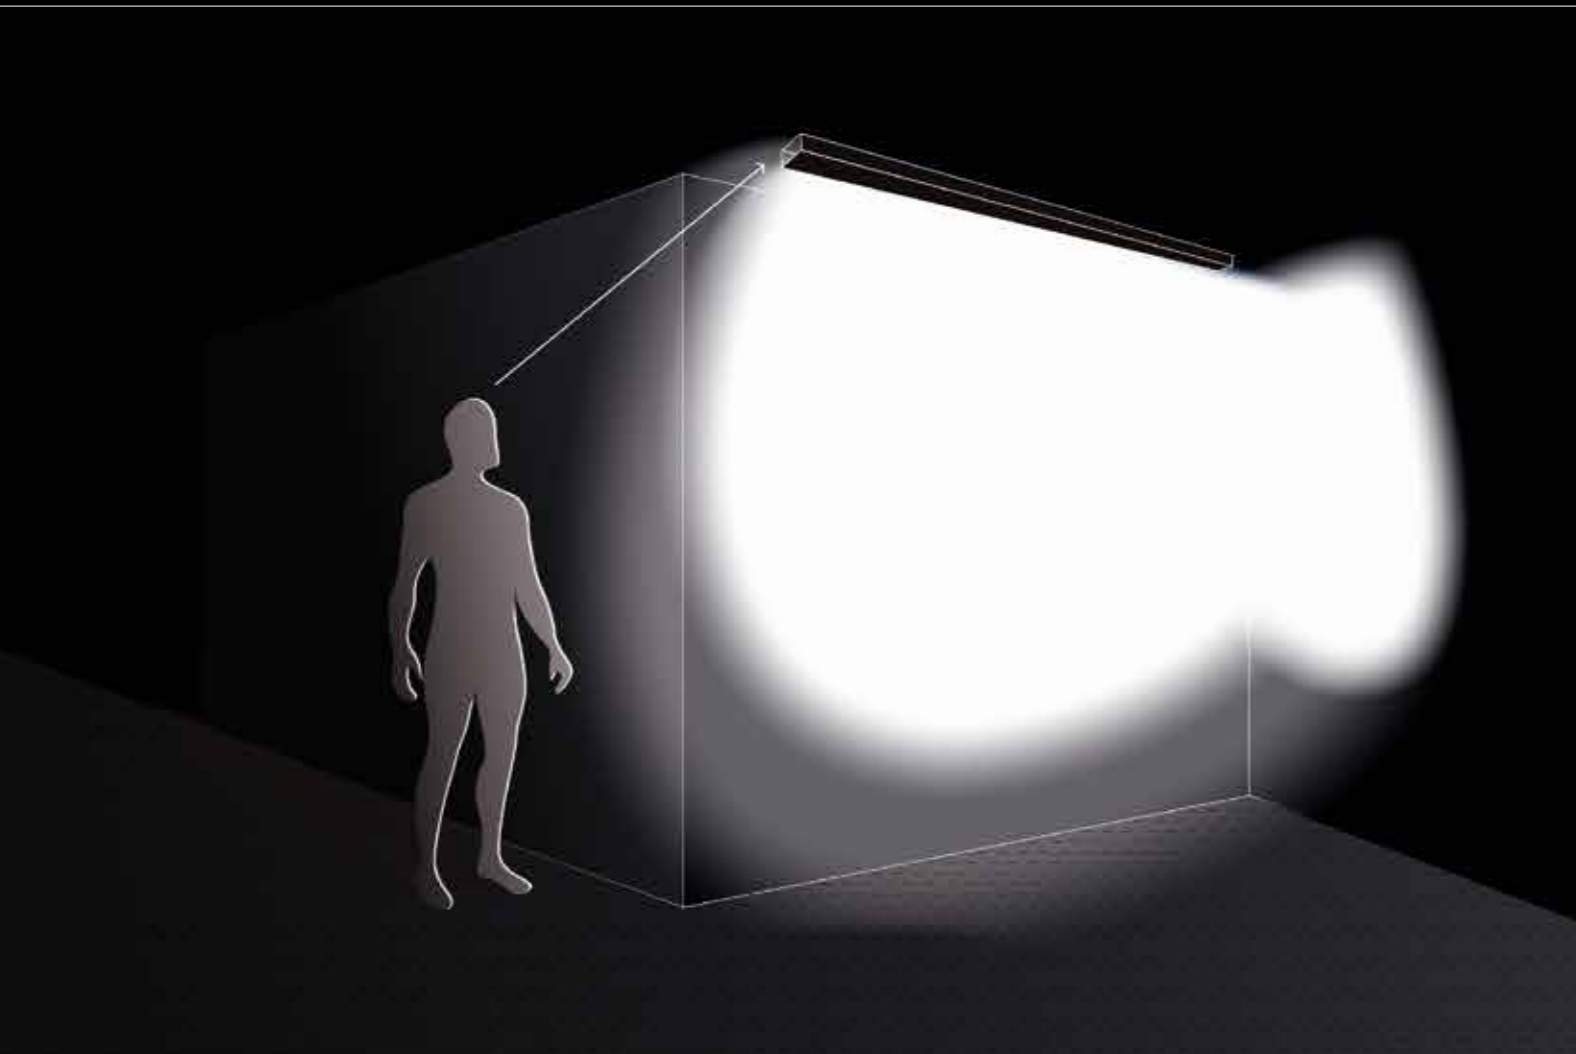

## Power of the infinite

Uniquely scalable luminaires that  
spread the light without caring  
for boundaries.

# Glare Free

The cutting-edge technology that controls and guides light with precision to avoid excessive and immoderate brightness, which can be disabling or simply uncomfortable.

Normal  
Vertical Cut-off