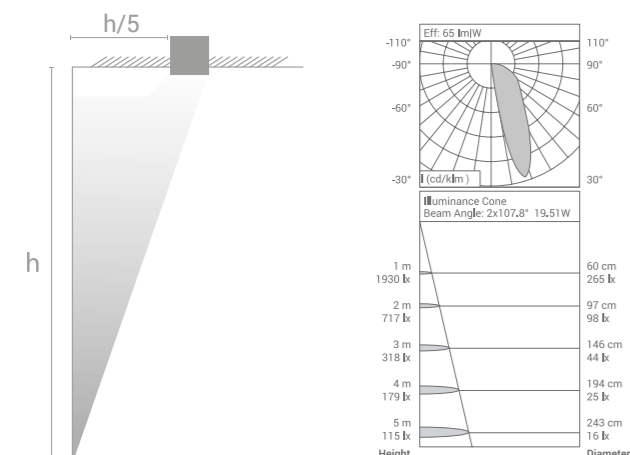

Surface Cutout: 396 X 60 mm  
 Height from the ceiling is adjustable upto 10mm  
 (As per requirement shown by dotted lines)  
 All dimensions are in mm

For product ordering codes and installation refer to end pages