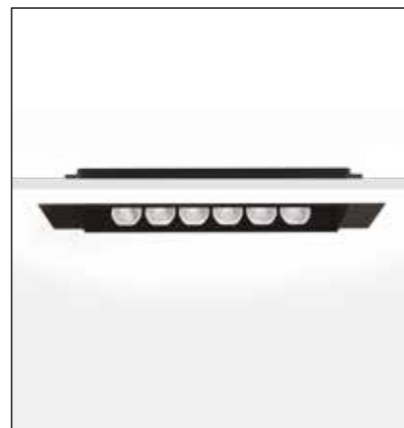

Warranty 5 years

Colors Available

Modular and linkable to the desired length

Max Lamp Lumen : 1764 lm
System Wattage : 20 W (max)
DC Current : 500 mA
Efficiency : 72% (approx)
Input : 220 - 240V ~ 50/60 Hz
CCT (K) : 2200K - 5700K
Driver : Remote Electronic
Tunable & Dimmable : On Request
Beam Angle : 90° longitudinal direction wall
5°-90° towards wall
UGR Value < 19
CRI : 97 (max)

Surface Cutout: 396 X 60 mm
Height from the ceiling is adjustable upto 10mm
(As per requirement shown by dotted lines)
All dimensions are in mm

For product ordering codes and installation refer to end pages