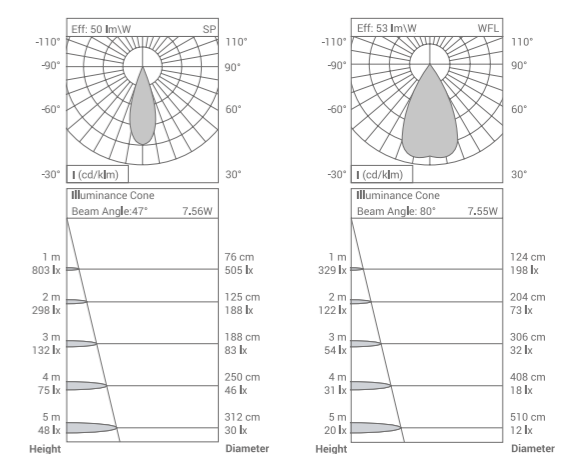

For product ordering codes and installation refer to end pages