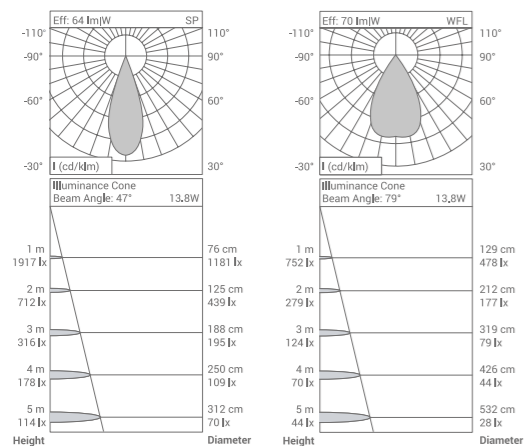

Cutout Diameter : 10.5 mm
All dimensions are in mm
For product ordering codes and installation refer to end pages
Finishes Available

Cutout Diameter : 10.5 mm
All dimensions are in mm
For product ordering codes and installation refer to end pages