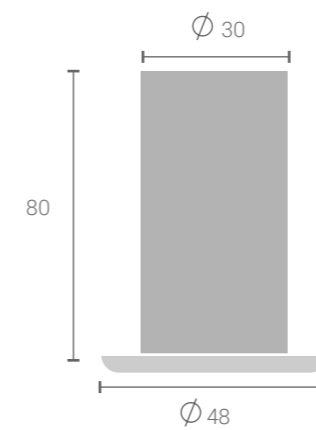

Warranty 5 years

Colors Available

Max Lamp Lumen :	640 lm
System Wattage :	7.5 W (max)
DC Current :	500 mA
Efficiency :	~70%
Input :	220 - 240V ~ 50/60 Hz
CCT (K) :	2200K - 5700K
Driver :	Remote Electronic
Tunable :	No
Dimmable :	On Request
Beam Angle :	FWTM/FWHM 47°/35° (Narrow) FWTM/FWHM 80°/57° (Wide)
UGR Value	< 17
CRI :	97 (max)

Cutout Diameter : 43 mm
All dimensions are in mm

For product ordering codes and installation refer to end pages

PERDU ONE

Deep Recessed | Downlight

A state-of-the-art ceiling deep recessed luminaire for a more muted source of light that offers unparalleled visual comfort.

Warranty 5 years

Colors Available

Max Lamp Lumen :	640 lm
System Wattage :	7.5 W (max)
DC Current :	500 mA
Efficiency :	~70%
Input :	220 - 240V ~ 50/60 Hz
CCT (K) :	2200K - 5700K
Driver :	Remote Electronic
Tunable :	No
Dimmable :	On Request
Beam Angle :	FWTM/FWHM 48°/35° (Narrow) FWTM/FWHM 78°/53° (Wide)
UGR Value	< 17
CRI :	97 (max)