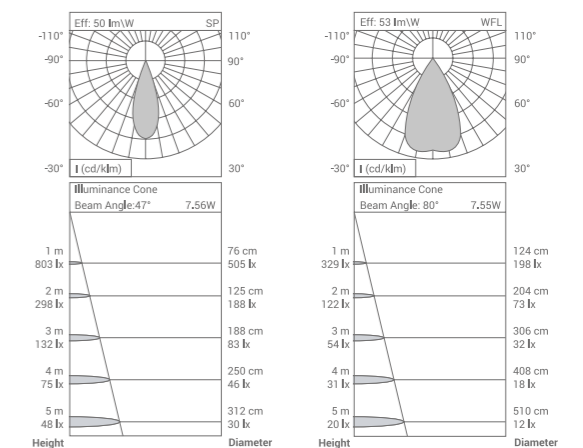

Cutout Diameter : 43 mm
All dimensions are in mm

For product ordering codes and installation refer to end pages

PERDU ONE

Deep Recessed | Downlight

A state-of-the-art ceiling deep recessed luminaire for a more muted source of light that offers unparalleled visual comfort.

Cutout Diameter : 10.5 mm
All dimensions are in mm
For product ordering codes and installation refer to end pages
Finishes Available

Cutout Diameter : 10.5 mm
All dimensions are in mm
For product ordering codes and installation refer to end pages