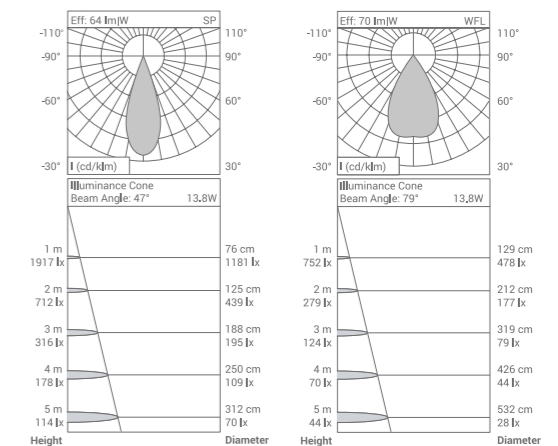

Warranty 5 years

Colors Available

Max Lamp Lumen :	1400 lm
System Wattage :	14 W (max)
DC Current :	500 mA
Efficiency :	~70%
Input :	220 - 240V ~ 50/60 Hz
CCT (K) :	2200K - 5700K
Driver :	Remote Electronic
Tunable & Dimmable :	On Request
Beam Angle :	FWTM/FWHM 47°/35° (Narrow) FWTM/FWHM 79°/58° (Wide)
UGR Value	< 17
CRI :	97 (max)
Available Configuration :	1x, 2x, 4x (Modular and linkable to the desired length)