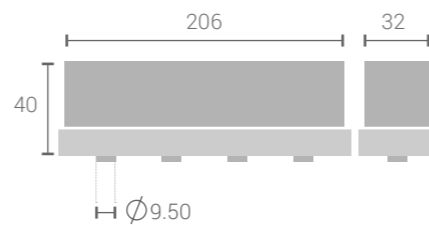

Cutout Diameter : 43 mm
All dimensions are in mm

For product ordering codes and installation refer to end pages

PERDU ONE

Deep Recessed | Downlight

A state-of-the-art ceiling deep recessed luminaire for a more muted source of light that offers unparalleled visual comfort.

Warranty 5 years

Colors Available

Max Lamp Lumen :	1400 lm
System Wattage :	14 W (max)
DC Current :	500 mA
Efficiency :	~70%
Input :	220 - 240V ~ 50/60 Hz
CCT (K) :	2200K - 5700K
Driver :	Remote Electronic
Tunable & Dimmable :	On Request
Beam Angle :	FWTM/FWHM 47°/35° (Narrow) FWTM/FWHM 79°/58° (Wide)
UGR Value	< 17
CRI :	97 (max)
Available Configuration :	1x, 2x, 4x (Modular and linkable to the desired length)