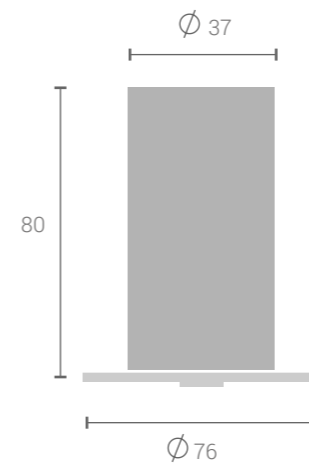

Cutout Diameter : 43 mm
All dimensions are in mm

For product ordering codes and installation refer to end pages

PERDU ONE

Deep Recessed | Downlight

A state-of-the-art ceiling deep recessed luminaire for a more muted source of light that offers unparalleled visual comfort.

Warranty 5 years

Colors Available

Max Lamp Lumen :	640 lm
System Wattage :	7.5 W (max)
DC Current :	500 mA
Efficiency :	~70%
Input :	220 - 240V ~ 50/60 Hz
CCT (K) :	2200K - 5700K
Driver :	Remote Electronic
Tunable :	No
Dimmable :	On Request
Beam Angle :	FWTM/FWHM 48°/35° (Narrow) FWTM/FWHM 78°/53° (Wide)
UGR Value	< 17
CRI :	97 (max)

Cutout Diameter : 43 mm
All dimensions are in mm

For product ordering codes and installation refer to end pages

PERDU ONE

Trimless | Downlight

A ceiling recessed luminaire that achieves a pristine integration with the ceiling for a minimal and refined look.

Warranty 5 years

Colors Available

Max Lamp Lumen :	640 lm
System Wattage :	7.5 W (max)
DC Current :	500 mA
Efficiency :	~70%
Input :	220 - 240V ~ 50/60 Hz
CCT (K) :	2200K - 5700K
Driver :	Remote Electronic
Tunable :	No
Dimmable :	On Request
Beam Angle :	FWTM/FWHM 47°/35° (Narrow) FWTM/FWHM 80°/57° (Wide)
UGR Value	< 17
CRI :	97 (max)