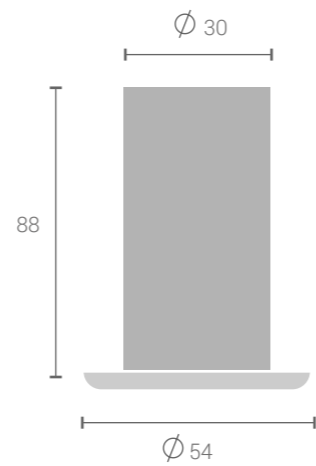

Warranty 5 years

Colors Available

Max Lamp Lumen :	640 lm
System Wattage :	7.5 W (max)
DC Current :	500 mA
Efficiency :	~70%
Input :	220 - 240V ~ 50/60 Hz
CCT (K) :	2200K - 5700K
Driver :	Remote Electronic
Tunable :	No
Dimmable :	On Request
Beam Angle :	FWTM/FWHM 47°/35° (Narrow) FWTM/FWHM 80°/57° (Wide)
UGR Value	< 17
CRI :	97 (max)

Cutout Diameter : 43 mm
All dimensions are in mm

For product ordering codes and installation refer to end pages

PERDU ONE

Deep Recessed | Downlight

A state-of-the-art ceiling deep recessed luminaire for a more muted source of light that offers unparalleled visual comfort.

Warranty 5 years

Colors Available

Max Lamp Lumen :	640 lm
System Wattage :	7.5 W (max)
DC Current :	500 mA
Efficiency :	~70%
Input :	220 - 240V ~ 50/60 Hz
CCT (K) :	2200K - 5700K
Driver :	Remote Electronic
Tunable :	No
Dimmable :	On Request
Beam Angle :	FWTM/FWHM 48°/35° (Narrow) FWTM/FWHM 78°/53° (Wide)
UGR Value	< 17
CRI :	97 (max)

Cutout Diameter : 43 mm
All dimensions are in mm

For product ordering codes and installation refer to end pages

PERDU ONE

Trimless | Downlight

A ceiling recessed luminaire that achieves a pristine integration with the ceiling for a minimal and refined look.