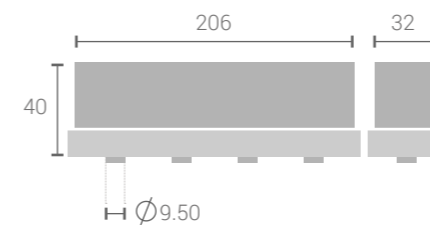

Cutout Diameter : 10.5 mm
All dimensions are in mm
For product ordering codes and installation refer to end pages
Finishes Available