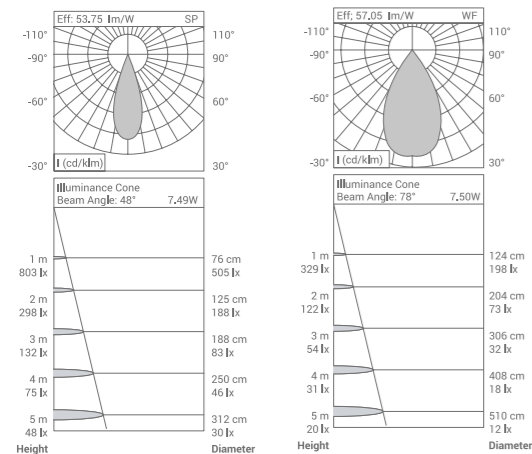

Cutout Diameter : 43 mm
All dimensions are in mm

For product ordering codes and installation refer to end pages

PERDU ONE

Deep Recessed | Downlight

A state-of-the-art ceiling deep recessed luminaire for a more muted source of light that offers unparalleled visual comfort.

Warranty 5 years

Colors Available

Max Lamp Lumen :	640 lm
System Wattage :	7.5 W (max)
DC Current :	500 mA
Efficiency :	~70%
Input :	220 - 240V ~ 50/60 Hz
CCT (K) :	2200K - 5700K
Driver :	Remote Electronic
Tunable :	No
Dimmable :	On Request
Beam Angle :	FWTM/FWHM 48°/35° (Narrow) FWTM/FWHM 78°/53° (Wide)
UGR Value	< 17
CRI :	97 (max)

Cutout Diameter : 43 mm
All dimensions are in mm

For product ordering codes and installation refer to end pages

PERDU ONE

Trimless | Downlight

A ceiling recessed luminaire that achieves a pristine integration with the ceiling for a minimal and refined look.

Cutout Diameter : 10.5 mm
All dimensions are in mm
For product ordering codes and installation refer to end pages
Finishes Available

Cutout Diameter : 10.5 mm
All dimensions are in mm
For product ordering codes and installation refer to end pages