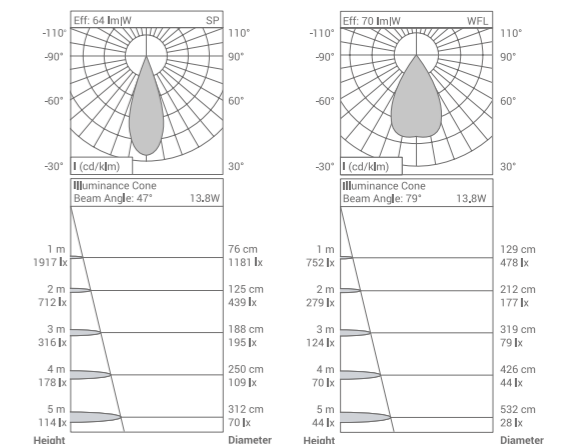

PERDU LINEAR

Surface | 4x

The Perdu Linear Surface Mounted lighting fixtures are designed to achieve a very unique and appealing lighting aesthetic by creating a near invisible source of light. Perdu linear offers luminaire solutions that are modular and linkable to the desired length.

Warranty 5 years

Colors Available

Max Lamp Lumen :	1400 lm
System Wattage :	14 W (max)
DC Current :	500 mA
Efficiency :	~70%
Input :	220 - 240V ~ 50/60 Hz
CCT (K) :	2200K - 5700K
Driver :	Remote Electronic
Tunable & Dimmable :	On Request
Beam Angle :	FWTM/FWHM 47°/35° (Narrow) FWTM/FWHM 79°/58° (Wide)
UGR Value	< 17
CRI :	97 (max)
Available Configuration :	1x, 2x, 4x (Modular and linkable to the desired length)

All dimensions are in mm

For product ordering codes and installation refer to end pages