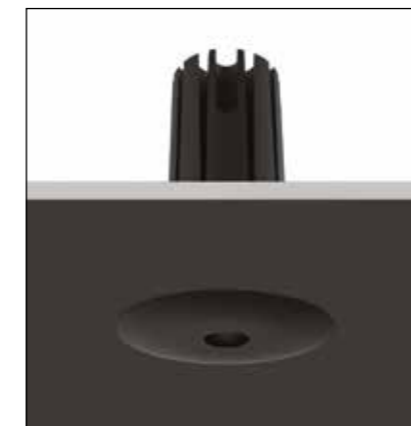

PERDU

Power of the invisible

Discover the wonder of lighting with its source so obscure, it hides in plain sight to enhance the observed surroundings.

PERDU ONE

Recessed | Downlight

A state-of-the-art ceiling recessed luminaire for a more muted source of light that offers unparalleled visual comfort.

Cutout Diameter : 43 mm
All dimensions are in mm

For product ordering codes and installation refer to end pages

PERDU ONE

Deep Recessed | Downlight

A state-of-the-art ceiling deep recessed luminaire for a more muted source of light that offers unparalleled visual comfort.

Cutout Diameter : 43 mm
All dimensions are in mm

For product ordering codes and installation refer to end pages

PERDU ONE

Trimless | Downlight

A ceiling recessed luminaire that achieves a pristine integration with the ceiling for a minimal and refined look.