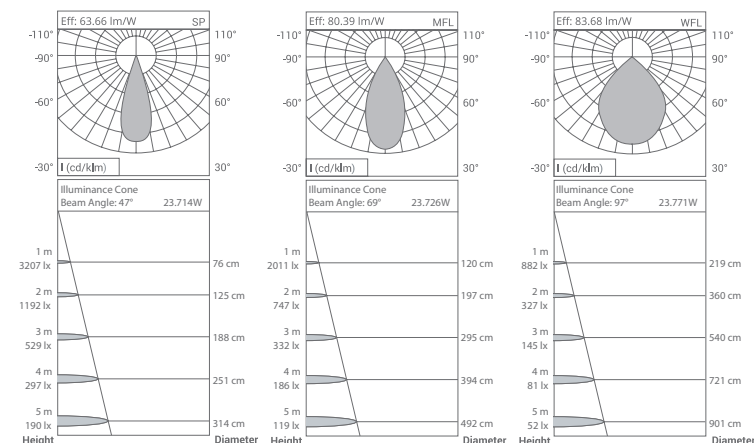

Driver Specs:

Input :	220 - 240V ~ 50/60 Hz
Integration :	Non - Integrated
Tunable :	Yes
Dimmable :	Yes
Available on Request :	On-Off/ Dali 2.0/ DT8.0/ AD/ TD