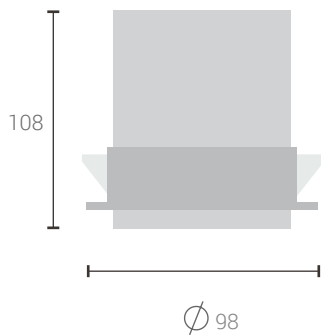

Warranty 5 years

**BLE** SMART

Cutout Diameter : 101 mm  
All dimensions are in mm

For product ordering codes and installation refer to end pages

Colors Available

System Lumen :	1570 lm
System Wattage :	25 W (max)
DC Current :	900 mA
Efficiency :	>75-90%
Efficacy :	67-70 lm/W
CCT (K) :	2700K - 5700K
CRI :	>80 & 90 +
Mcadam :	3SDCM
Lifetime :	L80/B10(> 50,000 hrs@Ta 30°C)
Beam Angle :	FWTM/FWHM 26°/15°
UGR Value	< 10