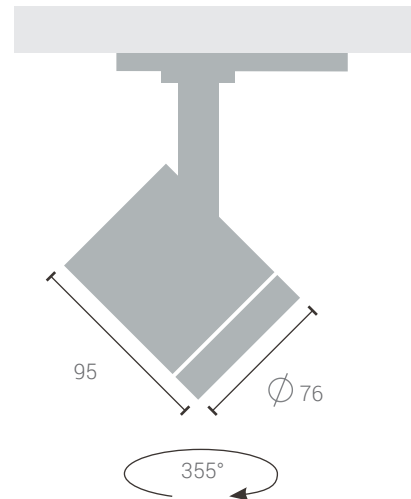

Colors Available

System Lumen :	1510 - 1989 lm
System Wattage :	24 W (max)
DC Current :	850 mA
Efficiency :	>75-90%
Efficacy :	64 - 84 lm/W
CCT (K) :	2200K - 6500K
CRI :	>80 & 90 +
Mcadam :	3SDCM
Lifetime :	L80/B10(> 50,000 hrs@Ta 30°C)
Beam Angle :	FWTM/FWHM 46°/35° FWTM/FWHM 70°/53° FWTM/FWHM 98°/84°
UGR Value	< 10, 13.5, 22.5

All dimensions are in mm

For product ordering codes and installation refer to end pages