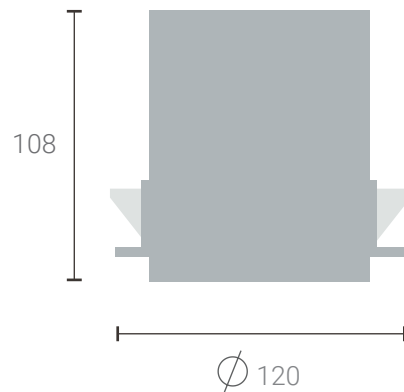

Driver Specs:

Input :	220 - 240V ~ 50/60 Hz
Integration :	Non - Integrated
Tunable :	Yes
Dimmable :	Yes
Available on Request :	On-Off/ Dali 2.0/ DT8.0/ AD/ TD

Warranty 5 years

BLE SMART

Cutout Diameter : 110 mm

All dimensions are in mm

For product ordering codes and installation refer to end pages