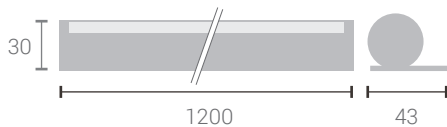

## Surface

Introducing surface linear lights that provide a seamless look and clean elegance. These luminaires, by their design hide the fixtures to allow the light itself to play the dominant role. These fixtures are modular and can be extended for desired length without any requirements.

Warranty 5 years

**BLE** SMART

All dimensions are in mm

For product ordering codes and installation refer to end pages

Colors Available

System Lumen :	940 lm
System Wattage :	8 W (max)
DC Current :	24V Power Supply
Efficiency :	>75-90%
Efficacy :	92-100 lm/W
CCT (K) :	2200K - 6500K
CRI :	>80 & 90 +
Mcadam :	3SDCM
Lifetime :	L80/B10(>50,000 hrs@Ta 30°C)
Beam Angle :	FWHM 103°
UGR Value	< 25