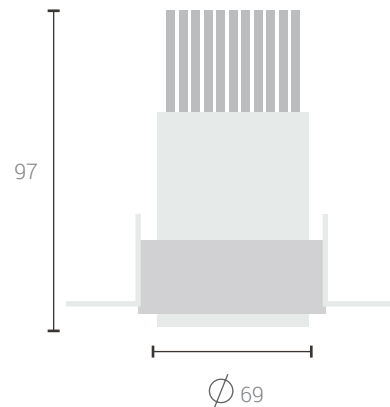

Driver Specs:

Input :	220 - 240V ~ 50/60 Hz
Integration :	Non - Integrated
Tunable :	Yes
Dimmable :	Yes
Available on Request :	On-Off/ Dali 2.0/ DT8.0/ AD/ TD

Warranty 5 years

BLE SMART

Cutout Diameter : 71 mm

All dimensions are in mm

For product ordering codes and installation refer to end pages