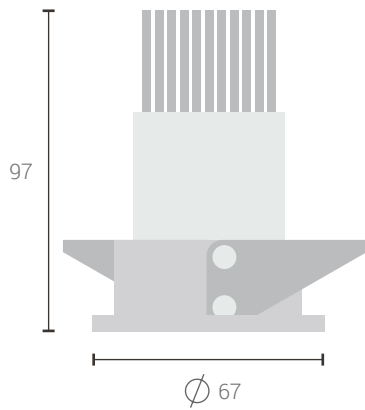

EOS WALLWASHER

Recessed

Introducing ceiling-recessed downlight and wallwasher that highlight the desired subject or place and provide optimum illumination by being nondescript. These minimal, but indispensable range of downlights are well suited for ambient lighting in an environment.

Warranty 5 years

BLE SMART

Cutout Diameter : 63 mm

All dimensions are in mm

For product ordering codes and installation refer to end pages

Colors Available

System Lumen :	1037 lm
System Wattage :	12.5 W (max)
DC Current :	290 mA
Efficiency :	>75-90%
Efficacy :	85 lm/W
CCT (K) :	3000K - 4000K
CRI :	>80 & 90 +
Mcadam :	3SDCM
Lifetime :	L80/B10(>50,000 hrs@Ta 30°C)
Beam Angle :	Asymmetric (Down + Wall)
UGR Value	< 15.4
Driver Specs:	
Input :	220 - 240V ~ 50/60 Hz
Integration :	Integrated
Tunable :	Yes
Dimmable :	Yes
Available on Request :	On-Off/ Dali 2.0/ DT8.0/ AD/ TD