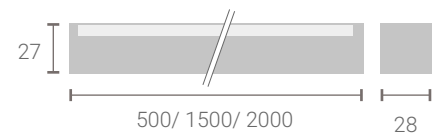

Driver Specs:

Input :	220 - 240V ~ 50/60 Hz
Integration :	Non - Integrated
Tunable :	Yes
Dimmable :	Yes
Available on Request :	On-Off/ Dali 2.0/ DT8.0/ AD/ TD

Warranty 5 years

BLE SMART

All dimensions are in mm

For product ordering codes and installation refer to end pages