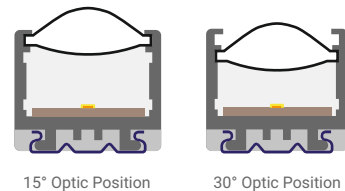

Driver Specs:

Input :	220 - 240V ~ 50/60 Hz
Integration :	Non - Integrated
Tunable :	Yes
Dimmable :	Yes
Available on Request :	On-Off/ Dali 2.0/ DT8.0/ AD/ TD

Warranty 5 years

BLE SMART

All dimensions are in mm

For product ordering codes and installation refer to end pages