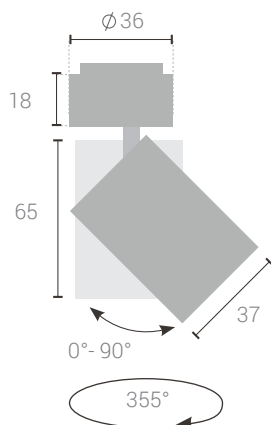

MAGNUS

Track | 1x

(WITH LVDC DRIVER)

Introducing track-mounted spotlights that achieve a well-engineered balance between function and aesthetics to enhance the subject or the place they illuminate. This system offers maximum flexibility as the fixtures can be relocated along the track to refocus and achieve the desired pitch and luminosity. These fixtures come with an integrated driver attachment.

Warranty 5 years

BLE SMART

All dimensions are in mm

For product ordering codes and installation refer to end pages

Colors Available

System Lumen :	393-448 lm
System Wattage :	6 W (max)
DC Current :	350 mA
Efficiency :	>75-90%
Efficacy :	72-81lm/W
CCT (K) :	2200K - 6500K
CRI :	>80 & 90 +
Mcadam :	3SDCM
Lifetime :	L80/B10(>50,000 hrs@Ta 30°C)
Beam Angle :	FWTM/FWHM 45°/33° (Narrow) FWTM/FWHM 61°/38° (Medium) FWTM/FWHM 85°/70° (Wide)
UGR Value	< 6.7/16.6/28.4