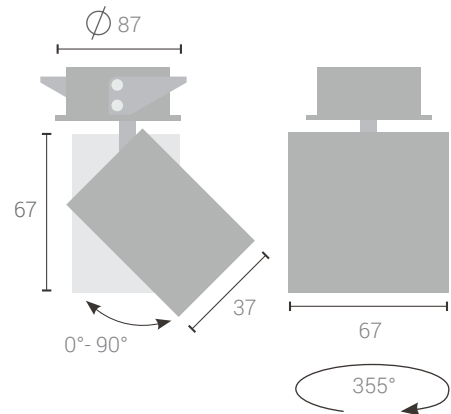

Driver Specs:

Input :	220 - 240V ~ 50/60 Hz
Integration :	Non - Integrated
Tunable :	Yes
Dimmable :	Yes
Available on Request :	On-Off/ Dali 2.0/ DT8.0/ AD/ TD

Warranty 5 years

BLE SMART

Cutout Diameter : 73 mm

All dimensions are in mm

For product ordering codes and installation refer to end pages