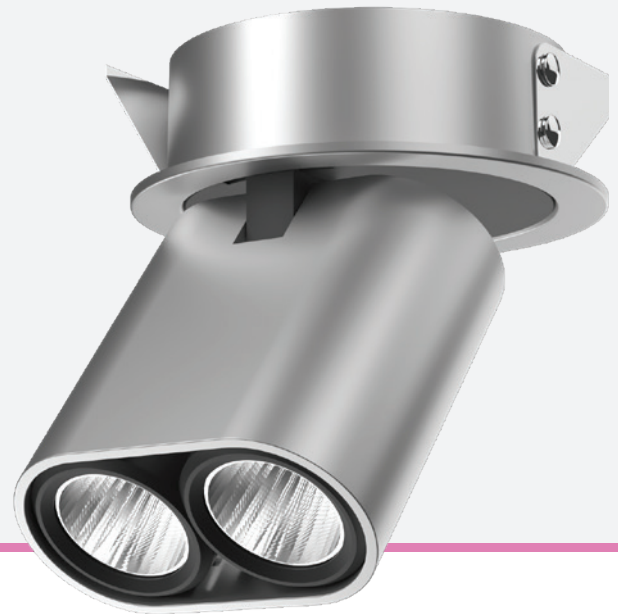

MAGNUS

Semi Recessed | 2x

Introducing semi-recessed spotlights with optics that are developed to project a precise and controlled beam of light and simultaneously provide high visual comfort. These spotlights can be turned through and swiveled to achieve the desired pitch and luminosity.

Colors Available

System Lumen :	736 - 878 lm
System Wattage :	10 W (max)
DC Current :	350 mA
Efficiency :	>75-90%
Efficacy :	78 - 93 lm/W
CCT (K) :	2200K - 6500K
CRI :	>80 & 90 +
Mcadam :	3SDCM
Lifetime :	L80/B10(>50,000 hrs@Ta 30°C)
Beam Angle :	FWTM/FWHM 47°/34° FWTM/FWHM 69°/49° FWTM/FWHM 97°/84°
UGR Value	< 10/ 12.4