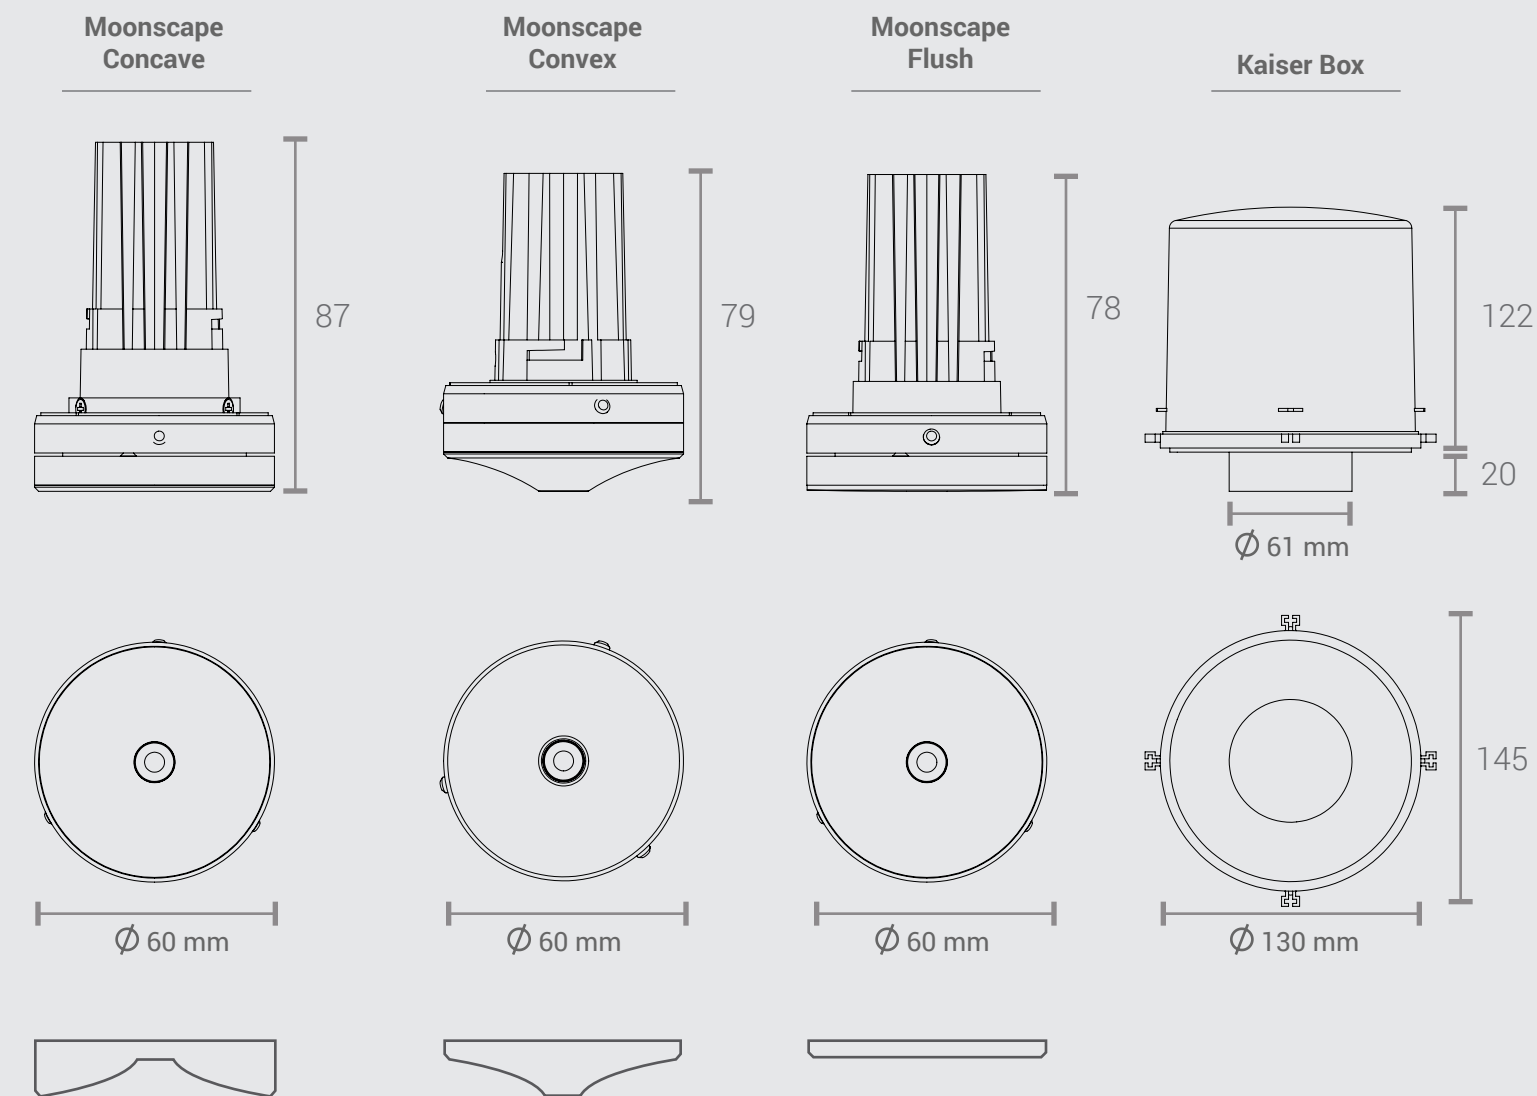

MOONSCAPE | TECHNICAL DETAILS

Available Colors: Black

| | Moonscape Concave | Moonscape Convex | Moonscape Flush |
|-------------------------|------------------------------------|------------------------------------|------------------------------------|
| Ip Rating : | IP 20 | IP 20 | IP 20 |
| System Lumen : | 350 - 413 lm | 350 - 413 lm | 350 - 413 lm |
| System Wattage : | 7.5 W | 7.5 W | 7.5 W |
| DC Current : | 500 mA | 500 mA | 500 mA |
| Efficiency : | > 75 - 90% | > 75 - 90% | > 75 - 90% |
| Efficacy : | 46 -55 lm/W | 46 -55 lm/W | 46 -55 lm/W |
| CCT (K) : | 2700K - 5700K | 2700K - 5700K | 2700K - 5700K |
| CRI : | > 80 & 90 + | > 80 & 90 + | > 80 & 90 + |
| Mcadam : | 3SDCM | 3SDCM | 3SDCM |
| Lifetime : | L80/B10 (>50,000 HRS@Ta 30°C) | | |
| Beam Angle : | FWHM - 35°/ 48° FWTM - 53°/ 80° | FWHM - 35°/ 48° FWTM - 53°/ 80° | FWHM - 35°/ 48° FWTM - 53°/ 80° |
| UGR Value : | < 10/ 13 | < 10/ 13 | < 10/ 13 |

Cutout Dimensions: $\varnothing 44$ mm
All dimensions are in mm