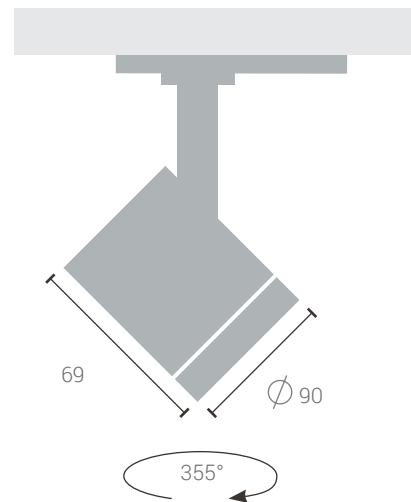

Driver Specs:

Input :	220 - 240V ~ 50/60 Hz
Integration :	Integrated
Tunable :	No
Dimmable :	Yes
Available on Request :	On-Off/ Dali 2.0/ DT8.0/ AD/ TD

Warranty 5 years

BLE SMART

All dimensions are in mm

For product ordering codes and installation refer to end pages