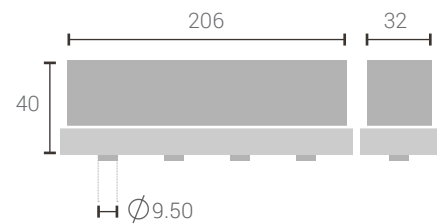

PERDU LINEAR

Trimless | 4x (Wooden & Gypsum Ceiling)

The Perdu downlight linear trimless lighting fixtures are designed to achieve a very unique and appealing lighting aesthetic by creating a near invisible source of light while delivering stellar light quality. This range offers luminaire solutions that are modular and linkable to the desired length.

Warranty 5 years

Colors Available

Max Lamp Lumen :	1400 lm
System Wattage :	14 W (max)
DC Current :	500 mA
Efficiency :	~70%
Input :	220 - 240V ~ 50/60 Hz
CCT (K) :	2200K - 5700K
Driver :	Remote Electronic
Tunable & Dimmable :	On Request
Beam Angle :	FWTM/FWHM 47°/35° (Narrow) FWTM/FWHM 79°/58° (Wide)
UGR Value	< 17
CRI :	97 (max)
Available Configuration :	1x, 2x, 4x (Modular and linkable to the desired length)

Cutout Diameter : 10.5 mm
All dimensions are in mm

For product ordering codes and installation refer to end pages

Finishes Available