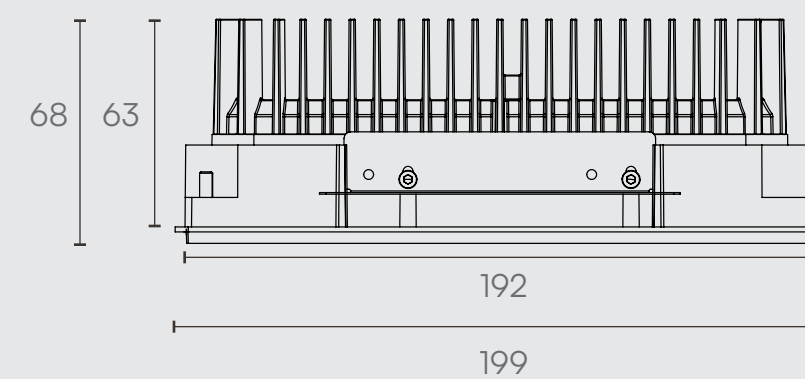

## DRIVER SPECIFICATIONS

Input : 220 - 240V ~ 50/60 Hz

Integration : Non - Integrated

Tunable : Yes

Dimmable : Yes

Driver Type : On-Off/ Dali 2.0/ DT8.0/ AD/ TD/ BLE

Trimless Cutout Dimensions : 198 x 48 mm

Recessed Cutout Dimensions : 192 x 41 mm

All dimensions are in mm