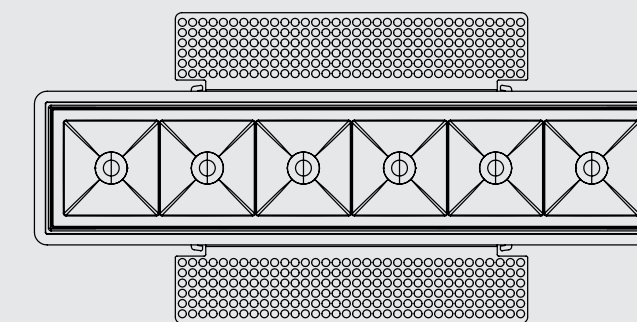

## DRIVER SPECIFICATIONS

Input : 220 - 240V ~ 50/60 Hz

Integration : Non - Integrated

Tunable : Yes

Dimmable : Yes

Driver Type : On-Off/ Dali 2.0/ DT8.0/ AD/ TD/ BLE

Trimless Cutout Dimensions : 198 x 48 mm

Recessed Cutout Dimensions : 192 x 41 mm

All dimensions are in mm