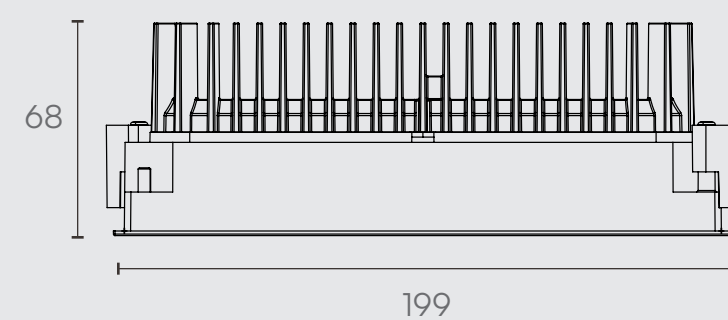

## DRIVER SPECIFICATIONS

Input : 220 - 240V ~ 50/60 Hz

Integration : Non - Integrated

Tunable : Yes

Dimmable : Yes

Driver Type : On-Off/ Dali 2.0/ DT8.0/ AD/ TD/ BLE

Trimless Cutout Dimensions : 198 x 48 mm

Recessed Cutout Dimensions : 192 x 41 mm

All dimensions are in mm