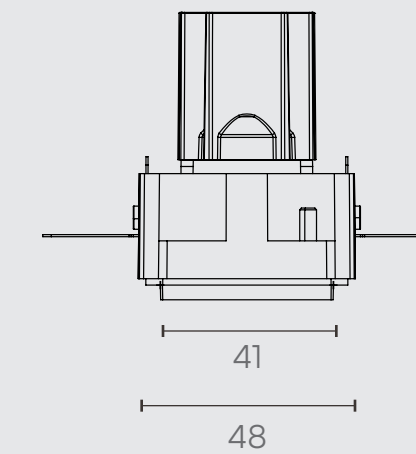

## DRIVER SPECIFICATIONS

Input : 220 - 240V ~ 50/60 Hz

Integration : Non - Integrated

Tunable : Yes

Dimmable : Yes

Driver Type : On-Off/ Dali 2.0/ DT8.0/ AD/ TD/ BLE

Trimless Cutout Dimensions : 198 x 48 mm

Recessed Cutout Dimensions : 192 x 41 mm

All dimensions are in mm