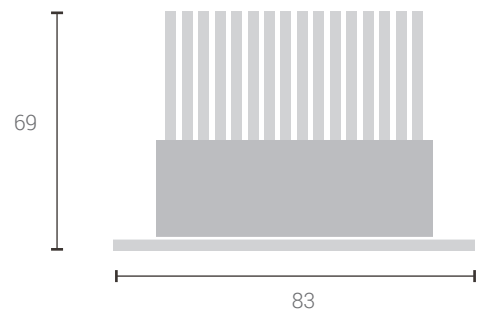

Driver Specs:

Input :	220 - 240V ~ 50/60 Hz
Integration :	Non - Integrated
Tunable :	Yes
Dimmable :	Yes
Available on Request :	On-Off/ Dali 2.0/ DT8.0/ AD/ TD

Warranty 5 years

BLE SMART

Cutout Dimensions : 72 x 72 mm

All dimensions are in mm

For product ordering codes and installation refer to end pages