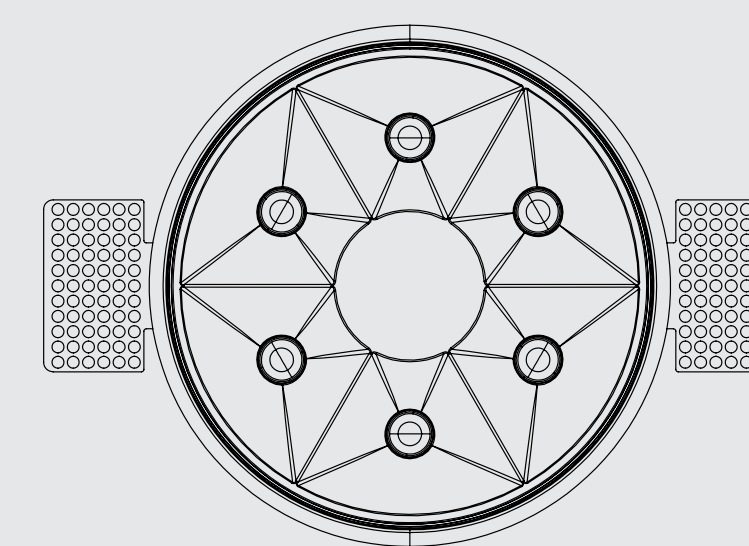

# ZONA PERDU 6x | TECHNICAL DETAILS

Available Colors:  Black  White

## Zona Perdu 6x Recessed/ Trimless

Ip Rating :	IP 20
System Lumen :	910 - 1242 lm
System Wattage :	20 W
DC Current :	950 mA
Efficiency :	> 75 - 90%
Efficacy :	46 - 63 lm/W
CCT (K) :	2200K - 5700K
CRI :	> 80 & 90 +
Mcadam :	3SDCM
Lifetime :	L80/B10 (>50,000 HRS@Ta 30°C)
Beam Angle :	FWHM - 36°/ 56° FWHM - 49°/ 80°
UGR Value :	< 10

## DRIVER SPECIFICATIONS

Input :	220 - 240V ~ 50/60 Hz
Integration :	Non - Integrated
Tunable :	Yes
Dimmable :	Yes
Driver Type :	On-Off/ Dali 2.0/ DT8.0/ AD/ TD

Recessed Cutout Diameter : 103 mm

Trimless Cutout Diameter : 109 mm

All dimensions are in mm