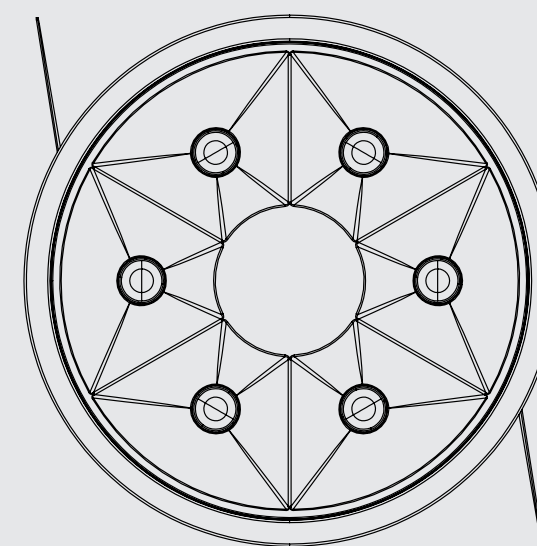

# ZONA PERDU 6x | TECHNICAL DETAILS

Available Colors:  Black  White

## Zona Perdu 6x Recessed/ Trimless

Ip Rating :	IP 20
System Lumen :	910 - 1242 lm
System Wattage :	20 W
DC Current :	950 mA
Efficiency :	> 75 - 90%
Efficacy :	46 - 63 lm/W
CCT (K) :	2200K - 5700K
CRI :	> 80 & 90 +
Mcadam :	3SDCM
Lifetime :	L80/B10 (>50,000 HRS@Ta 30°C)
Beam Angle :	FWHM - 36°/ 56° FWHM - 49°/ 80°
UGR Value :	< 10

## DRIVER SPECIFICATIONS

Input :	220 - 240V ~ 50/60 Hz
Integration :	Non - Integrated
Tunable :	Yes
Dimmable :	Yes
Driver Type :	On-Off/ Dali 2.0/ DT8.0/ AD/ TD

Recessed Cutout Diameter : 103 mm

Trimless Cutout Diameter : 109 mm

All dimensions are in mm