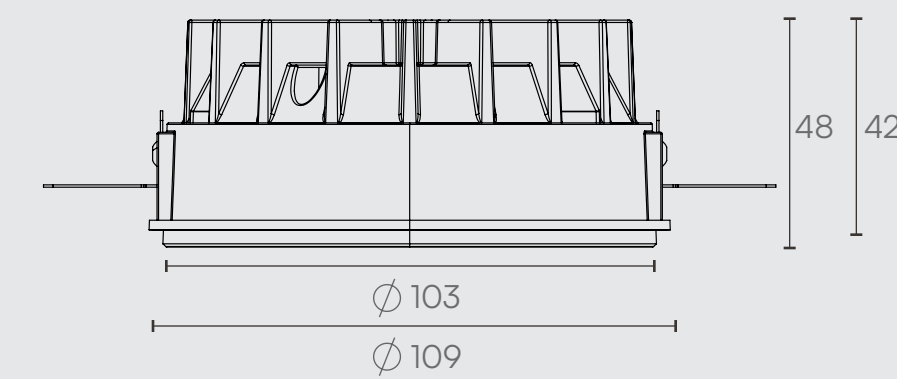

# ZONA PERDU 6x | TECHNICAL DETAILS

Available Colors:  Black  White

## Zona Perdu 6x Recessed/ Trimless

Ip Rating :	IP 20
System Lumen :	910 - 1242 lm
System Wattage :	20 W
DC Current :	950 mA
Efficiency :	> 75 - 90%
Efficacy :	46 - 63 lm/W
CCT (K) :	2200K - 5700K
CRI :	> 80 & 90 +
Mcadam :	3SDCM
Lifetime :	L80/B10 (>50,000 HRS@Ta 30°C)
Beam Angle :	FWHM - 36°/ 56° FWHM - 49°/ 80°
UGR Value :	< 10

## DRIVER SPECIFICATIONS

Input :	220 - 240V ~ 50/60 Hz
Integration :	Non - Integrated
Tunable :	Yes
Dimmable :	Yes
Driver Type :	On-Off/ Dali 2.0/ DT8.0/ AD/ TD

Recessed Cutout Diameter : 103 mm

Trimless Cutout Diameter : 109 mm

All dimensions are in mm