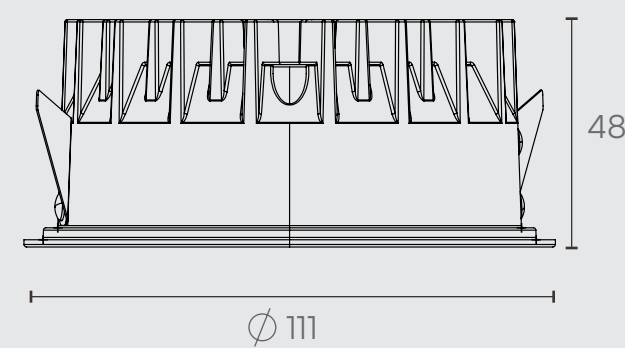

## Zona Perdu 6x Recessed/ Trimless

Ip Rating :	IP 20
System Lumen :	910 - 1242 lm
System Wattage :	20 W
DC Current :	950 mA
Efficiency :	> 75 - 90%
Efficacy :	46 - 63 lm/W
CCT (K) :	2200K - 5700K
CRI :	> 80 & 90 +
Mcadam :	3SDCM
Lifetime :	L80/B10 (>50,000 HRS@Ta 30°C)
Beam Angle :	FWHM - 36°/ 56° FWHM - 49°/ 80°
UGR Value :	< 10

## DRIVER SPECIFICATIONS

Input :	220 - 240V ~ 50/60 Hz
Integration :	Non - Integrated
Tunable :	Yes
Dimmable :	Yes
Driver Type :	On-Off/ Dali 2.0/ DT8.0/ AD/ TD

Recessed Cutout Diameter : 103 mm

Trimless Cutout Diameter : 109 mm

All dimensions are in mm