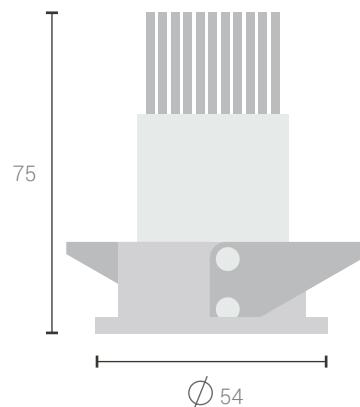

Driver Specs:

Input :	220 - 240V ~ 50/60 Hz
Integration :	Non - Integrated
Tunable :	No
Dimmable :	Yes
Available on Request :	On-Off/ Dali 2.0/ DT8.0/ AD/ TD

Warranty 5 years

BLE SMART