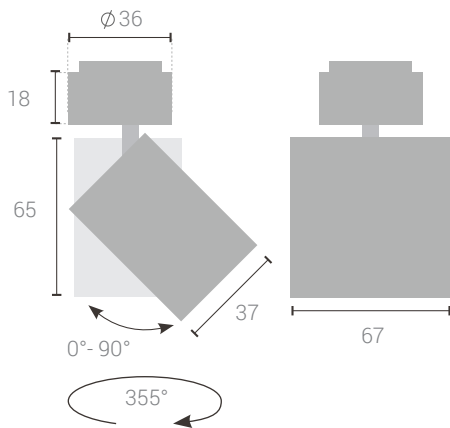

## Track | 2x

(WITH LVDC DRIVER)

Introducing track-mounted spotlights that achieve a well-engineered balance between function and aesthetics to enhance the subject or the place they illuminate. This system offers maximum flexibility as the fixtures can be relocated along the track to refocus and achieve the desired pitch and luminosity. These fixtures come with an integrated driver attachment.

Warranty 5 years

**BLE** SMART

All dimensions are in mm

For product ordering codes and installation refer to end pages

Colors Available

System Lumen :	736 - 878 lm
System Wattage :	10 W (max)
DC Current :	350 mA
Efficiency :	>75-90%
Efficacy :	79-93 lm/W
CCT (K) :	2200K - 6500K
CRI :	>80 & 90 +
Mcadam :	3SDCM
Lifetime :	L80/B10 (> 50,000 hrs @ Ta 30°C)
Beam Angle :	FWTM/FWHM 47°/34°(Narrow) FWTM/FWHM 69°/49°(Medium) FWTM/FWHM 97°/84°(Wide)
UGR Value	< 10/10.3/21.2