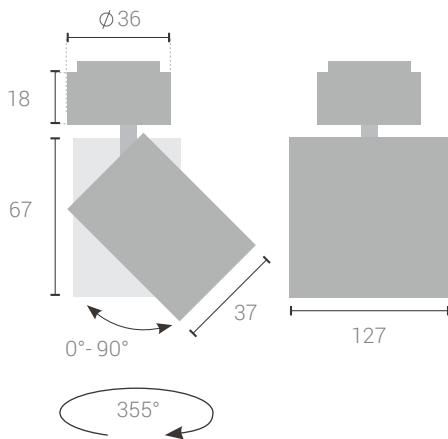

MAGNUS

Track | 4x Linear

(WITH LVDC DRIVER)

Introducing track-mounted spotlights that achieve a well-engineered balance between function and aesthetics to enhance the subject or the place they illuminate. This system offers maximum flexibility as the fixtures can be relocated along the track to refocus and achieve the desired pitch and luminosity. These fixtures come with an low voltage driver attachment.

Warranty 5 years

BLE SMART

All dimensions are in mm

For product ordering codes and installation refer to end pages

Colors Available

System Lumen :	1000-1526 lm
System Wattage :	19 W (max)
DC Current :	700 mA
Efficiency :	>75-90%
Efficacy :	56-83 lm/W
CCT (K) :	2200K - 6500K
CRI :	>80 & 90 +
Mcadam :	3SDCM
Lifetime :	L80/B10(> 50,000 hrs @ Ta 30°C)
Beam Angle :	FWTM/FWHM 48°/34° FWTM/FWHM 69°/50° FWTM/FWHM 97°/83°
UGR Value	< 10