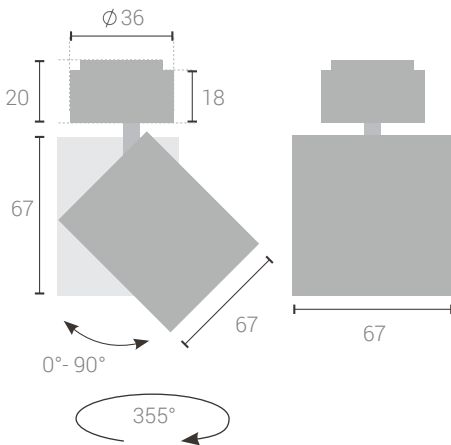

Warranty 5 years

BLE SMART