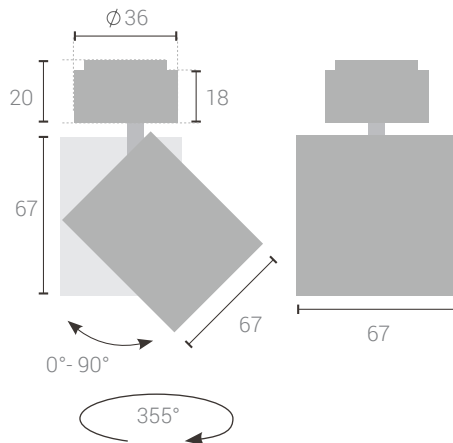

MAGNUS SUPERSPOT

Track Square | 4x

(WITH LVDC DRIVER)

Introducing track-mounted spotlights that achieve a well-engineered balance between function and aesthetics to enhance the subject or the place they illuminate. This system offers maximum flexibility as the fixtures can be relocated along the track to refocus and achieve the desired pitch and luminosity. These fixtures come with an low voltage driver attachment.

Warranty 5 years

BLE SMART

All dimensions are in mm

For product ordering codes and installation refer to end pages

Colors Available

System Lumen :	1228 lm
System Wattage :	19 W (max)
DC Current :	700 mA
Efficiency :	>75-90%
Efficacy :	69.5 lm/W
CCT (K) :	2700K - 5700K
CRI :	>80 & 90 +
Mcadam :	3SDCM
Lifetime :	L80/B10(> 50,000 hrs@Ta 30°C)
Beam Angle :	FWTM/FWHM 28°/15°
UGR Value	< 10