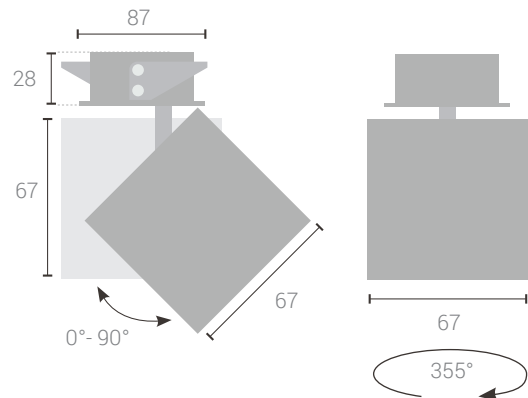

Driver Specs:

Input :	220 - 240V ~ 50/60 Hz
Integration :	Non - Integrated
Tunable :	Yes
Dimmable :	Yes
Available on Request :	On-Off/ Dali 2.0/ DT8.0/ AD/ TD

Warranty 5 years

BLE SMART

Cutout Diameter : 73 mm

All dimensions are in mm

For product ordering codes and installation refer to end pages