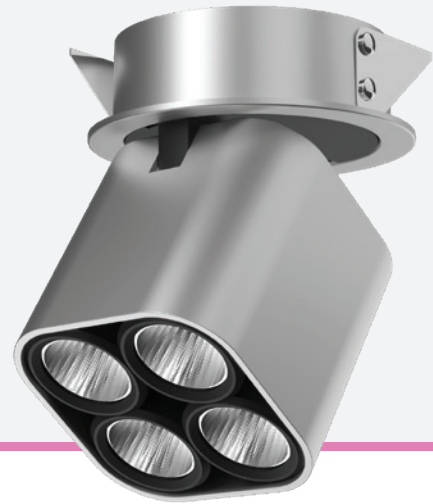

# MAGNUS

## Semi Recessed | 4x

Introducing semi-recessed spotlights with optics that are developed to project a precise and controlled beam of light and simultaneously provide high visual comfort. These spotlights can be turned through and swiveled to achieve the desired pitch and luminosity.

Colors Available

System Lumen :	1069-1608 lm
System Wattage :	20 W (max)
DC Current :	700 mA
Efficiency :	>75-90%
Efficacy :	57-85 lm/W
CCT (K) :	2200K - 6500K
CRI :	>80 & 90 +
Mcadam :	3SDCM
Lifetime :	L80/B10(>50,000 hrs@Ta 30°C)
Beam Angle :	FWTM/FWHM 48°/36° FWTM/FWHM 70°/52° FWTM/FWHM 97°/83°
UGR Value	< 10, 15.6, 24.7