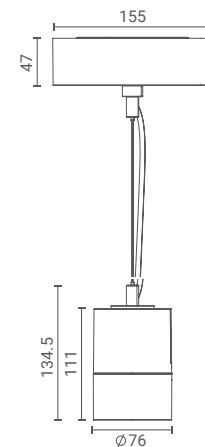

# Array 4x

Pendant Downlight (Medium)

Introducing Suspended spotlight that highlight the desired subject or place and provide optimum illumination by being nondescript.

The simplicity of its form provides smooth integration in architectural features.

## Product Specs :

Model name :	<b>Array 4x Pendant Downlight Medium</b>
Weight:	
Certificate Available:	<b>Self Declaration Certificates</b>
Colors Available:	<b>Black / White</b>
System Lumen:	<b>2013 lm</b>
System Wattage:	<b>24 W</b>
DC Current:	<b>900 mA</b>
Efficacy:	<b>83 lm/W</b>
CCT(K) :	<b>3000K</b>
CRI:	<b>&gt; 90</b>
Bining:	<b>≤3SDCM</b>
Lifetime:	<b>L80/B10 (&gt;50,000hrs@Ta-30°C)</b>
Beam Angle:	<b>51°</b>
IP Rating:	<b>IP20</b>
UGR:	<b>&lt;14</b>
Efficiency:	<b>&gt;92%</b>