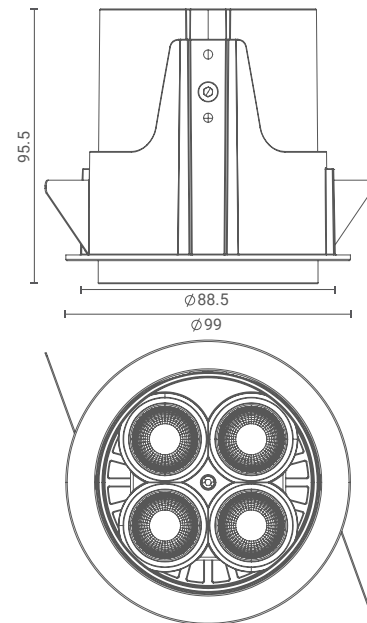

## Recessed Downlight (Medium)

Introducing ceiling- recessed downlight that highlight the desired subject or place and provide optimum illumination by being nondescript.

The simplicity of its form provides smooth integration in architectural features.

### Product Specs :

Model name :	<b>Array 4x Recessed Downlight Medium</b>
Weight:	
Certificate Available:	<b>Self Declaration Certificates</b>
Colors Available:	<b>Black / White</b>
System Lumen:	<b>2248 lm</b>
System Wattage:	<b>24 W</b>
DC Current:	<b>900 mA</b>
Efficacy:	<b>94 lm/W</b>
CCT(K) :	<b>4000K</b>
CRI:	<b>&gt; 90</b>
Bining:	<b>≤3SDCM</b>
Lifetime:	<b>L80/B10 (&gt;50,000hrs@Ta-30°C)</b>
Beam Angle:	<b>53°</b>
IP Rating:	<b>IP20</b>
UGR:	<b>&lt;17</b>
Efficiency:	<b>&gt;92%</b>