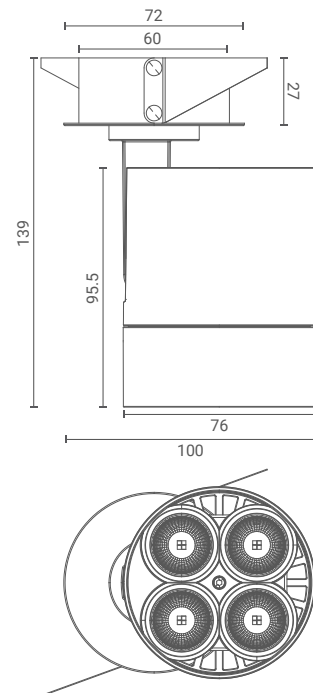

Array 4x

Semi Recessed Downlight (Narrow)

Introducing ceiling- semi recessed Downlight that highlight the desired subject or place and provide optimum illumination by being nondescript.

The simplicity of its form provides smooth integration in architectural features.

Product Specs :

Model name :	Array 4x Semi Recessed Downlight Narrow
Weight:	
Certificate Available:	Self Declaration Certificates
Colors Available:	Black / White
System Lumen:	1887 lm
System Wattage:	24 W
DC Current:	900 mA
Efficacy:	79 lm/W
CCT(K) :	3000K
CRI:	> 90
Bining:	≤3SDCM
Lifetime:	L80/B10 (>50,000hrs@Ta-30°C)
Beam Angle:	35°
IP Rating:	IP20
UGR:	<1
Efficiency:	>92%