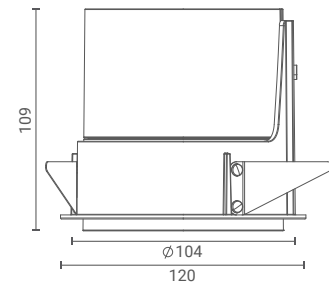

# Array 7x

Recessed Downlight (Superspot)

Introducing ceiling- recessed downlight that highlight the desired subject or place and provide optimum illumination by being nondescript.

The simplicity of its form provides smooth integration in architectural features.

## Product Specs :

Model name :	Array 7x Recessed Downlight Superspot
Weight:	
Certificate Available:	Self Declaration Certificates
Colors Available:	Black / White
System Lumen:	2586 lm
System Wattage:	35 W
DC Current:	800 mA
Efficacy:	74 lm/W
CCT(K) :	4000K
CRI:	> 90
Bining:	≤3SDCM
Lifetime:	L80/B10 (>50,000hrs@Ta-30°C)
Beam Angle:	17°
IP Rating:	IP20
UGR:	<13
Efficiency:	>92%