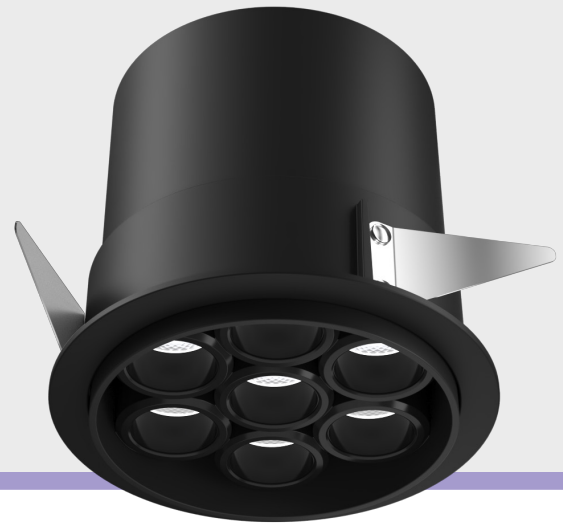

# Array 7x

Recessed Downlight (Superspot)

Introducing ceiling- recessed downlight that highlight the desired subject or place and provide optimum illumination by being nondescript.

The simplicity of its form provides smooth integration in architectural features.

## Product Specs :

Model name :	Array 7x Recessed Downlight Superspot
Weight:	
Certificate Available:	Self Declaration Certificates
Colors Available:	Black / White
System Lumen:	2586 lm
System Wattage:	35 W
DC Current:	800 mA
Efficacy:	74 lm/W
CCT(K) :	4000K
CRI:	> 90
Bining:	≤3SDCM
Lifetime:	L80/B10 (>50,000hrs@Ta-30°C)
Beam Angle:	17°
IP Rating:	IP20
UGR:	<13
Efficiency:	>92%