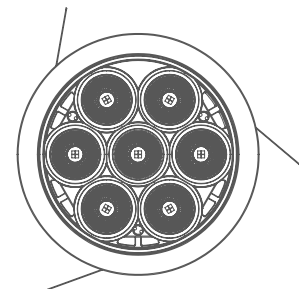

Array 7x

Recessed Downlight (Medium)

Introducing ceiling- recessed downlight that highlight the desired subject or place and provide optimum illumination by being nondescript.

The simplicity of its form provides smooth integration in architectural features.

Product Specs :

Model name :	Array 7x Recessed Downlight Medium
Weight:	
Certificate Available:	Self Declaration Certificates
Colors Available:	Black / White
System Lumen:	3151 lm
System Wattage:	35 W
DC Current:	800 mA
Efficacy:	90 lm/W
CCT(K) :	3000K
CRI:	> 90
Bining:	≤3SDCM
Lifetime:	L80/B10 (>50,000hrs@Ta-30°C)
Beam Angle:	52°
IP Rating:	IP20
UGR:	<14
Efficiency:	>92%