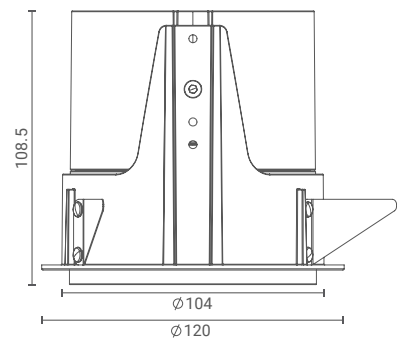

Array 7x

Recessed Downlight (Medium)

Introducing ceiling- recessed downlight that highlight the desired subject or place and provide optimum illumination by being nondescript.

The simplicity of its form provides smooth integration in architectural features.

Product Specs :

Model name :	Array 7x Recessed Downlight Medium
Weight:	
Certificate Available:	Self Declaration Certificates
Colors Available:	Black / White
System Lumen:	3151 lm
System Wattage:	35 W
DC Current:	800 mA
Efficacy:	90 lm/W
CCT(K) :	3000K
CRI:	> 90
Bining:	≤3SDCM
Lifetime:	L80/B10 (>50,000hrs@Ta-30°C)
Beam Angle:	52°
IP Rating:	IP20
UGR:	<14
Efficiency:	>92%