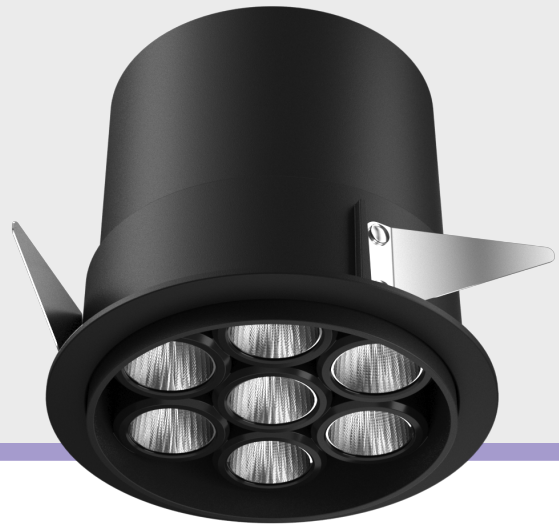

# Array 7x

Recessed Downlight (Medium)

Introducing ceiling- recessed downlight that highlight the desired subject or place and provide optimum illumination by being nondescript.

The simplicity of its form provides smooth integration in architectural features.

## Product Specs :

Model name :	<b>Array 7x Recessed Downlight Medium</b>
Weight:	
Certificate Available:	<b>Self Declaration Certificates</b>
Colors Available:	<b>Black / White</b>
System Lumen:	<b>3469 lm</b>
System Wattage:	<b>35 W</b>
DC Current:	<b>800 mA</b>
Efficacy:	<b>100 lm/W</b>
CCT(K) :	<b>4000K</b>
CRI:	<b>&gt; 90</b>
Bining:	<b>≤3SDCM</b>
Lifetime:	<b>L80/B10 (&gt;50,000hrs@Ta-30°C)</b>
Beam Angle:	<b>52°</b>
IP Rating:	<b>IP20</b>
UGR:	<b>&lt;17</b>
Efficiency:	<b>&gt;92%</b>