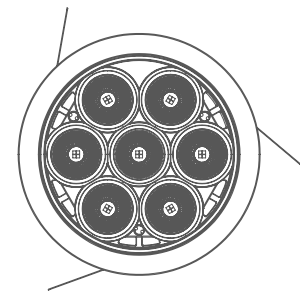

# Array 7x

Recessed Downlight (Medium)

Introducing ceiling- recessed downlight that highlight the desired subject or place and provide optimum illumination by being nondescript.

The simplicity of its form provides smooth integration in architectural features.

## Product Specs :

Model name :	<b>Array 7x Recessed Downlight Medium</b>
Weight:	
Certificate Available:	<b>Self Declaration Certificates</b>
Colors Available:	<b>Black / White</b>
System Lumen:	<b>3469 lm</b>
System Wattage:	<b>35 W</b>
DC Current:	<b>800 mA</b>
Efficacy:	<b>100 lm/W</b>
CCT(K) :	<b>4000K</b>
CRI:	<b>&gt; 90</b>
Bining:	<b>≤3SDCM</b>
Lifetime:	<b>L80/B10 (&gt;50,000hrs@Ta-30°C)</b>
Beam Angle:	<b>52°</b>
IP Rating:	<b>IP20</b>
UGR:	<b>&lt;17</b>
Efficiency:	<b>&gt;92%</b>