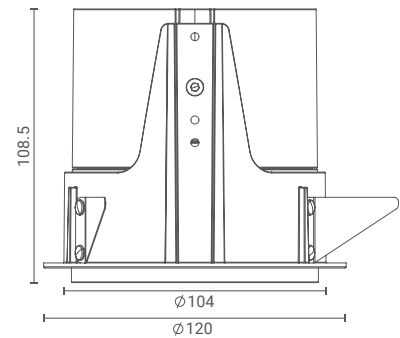

# Array 7x

Recessed Downlight (Medium)

Introducing ceiling- recessed downlight that highlight the desired subject or place and provide optimum illumination by being nondescript.

The simplicity of its form provides smooth integration in architectural features.

## Product Specs :

Model name :	<b>Array 7x Recessed Downlight Medium</b>
Weight:	
Certificate Available:	<b>Self Declaration Certificates</b>
Colors Available:	<b>Black / White</b>
System Lumen:	<b>3469 lm</b>
System Wattage:	<b>35 W</b>
DC Current:	<b>800 mA</b>
Efficacy:	<b>100 lm/W</b>
CCT(K) :	<b>4000K</b>
CRI:	<b>&gt; 90</b>
Bining:	<b>≤3SDCM</b>
Lifetime:	<b>L80/B10 (&gt;50,000hrs@Ta-30°C)</b>
Beam Angle:	<b>52°</b>
IP Rating:	<b>IP20</b>
UGR:	<b>&lt;17</b>
Efficiency:	<b>&gt;92%</b>