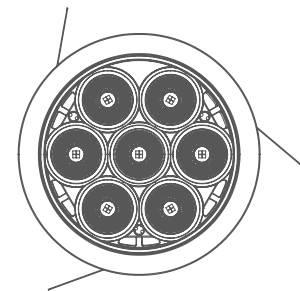

Array 7x

Recessed Downlight (Wide)

Introducing ceiling- recessed downlight that highlight the desired subject or place and provide optimum illumination by being nondescript.

The simplicity of its form provides smooth integration in architectural features.

Product Specs :

Model name :	Array 7x Recessed Downlight Wide
Weight:	
Certificate Available:	Self Declaration Certificates
Colors Available:	Black / White
System Lumen:	3599 lm
System Wattage:	35 W
DC Current:	800 mA
Efficacy:	103 lm/W
CCT(K) :	4000K
CRI:	> 90
Bining:	≤3SDCM
Lifetime:	L80/B10 (>50,000hrs@Ta-30°C)
Beam Angle:	83°
IP Rating:	IP20
UGR:	<23
Efficiency:	>92%