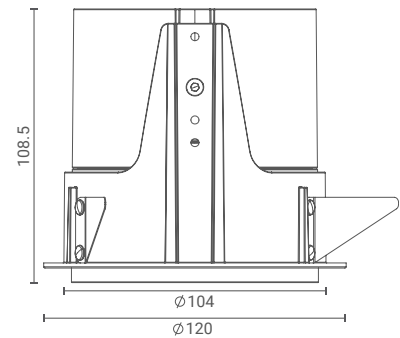

Product Specs :

Model name :	Array 7x Recessed Downlight Wide
Weight:	
Certificate Available:	Self Declaration Certificates
Colors Available:	Black / White
System Lumen:	3599 lm
System Wattage:	35 W
DC Current:	800 mA
Efficacy:	103 lm/W
CCT(K) :	4000K
CRI:	> 90
Bining:	≤3SDCM
Lifetime:	L80/B10 (>50,000hrs@Ta-30°C)
Beam Angle:	83°
IP Rating:	IP20
UGR:	<23
Efficiency:	>92%