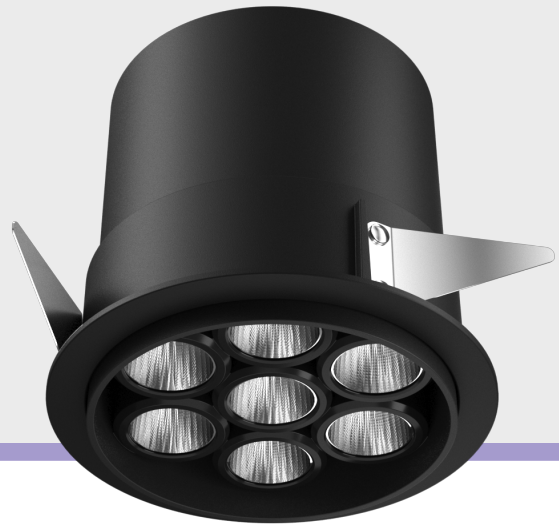

Array 7x

Recessed Downlight (Wide)

Introducing ceiling- recessed downlight that highlight the desired subject or place and provide optimum illumination by being nondescript.

The simplicity of its form provides smooth integration in architectural features.

Product Specs :

Model name :	Array 7x Recessed Downlight Wide
Weight:	
Certificate Available:	Self Declaration Certificates
Colors Available:	Black / White
System Lumen:	3599 lm
System Wattage:	35 W
DC Current:	800 mA
Efficacy:	103 lm/W
CCT(K) :	4000K
CRI:	> 90
Bining:	≤3SDCM
Lifetime:	L80/B10 (>50,000hrs@Ta-30°C)
Beam Angle:	83°
IP Rating:	IP20
UGR:	<23
Efficiency:	>92%