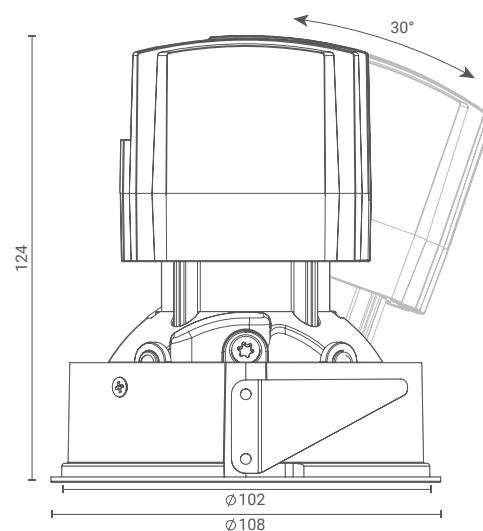

Axis M

Adj. Recessed Downlight (Narrow)

Introducing ceiling-recessed downlight that highlight the desired subject or place and provide optimum illumination by being nondescript.

The simplicity of its form provides smooth integration in architectural features.

Product Specs :

Model name :	Axis M Adjustable Recessed Narrow
Weight:	540gm
Certificate Available:	Self Declaration Certificates
Colors Available:	Black / White
System Lumen:	1382 lm
System Wattage:	21 W
DC Current:	500 mA
Efficacy:	66 lm/W
CCT(K) :	4000K
CRI:	> 90
Bining:	≤3SDCM
Lifetime:	L80/B10 (>50,000hrs@Ta-30°C)
Beam Angle:	35°
IP Rating:	IP20
UGR:	<-1
Efficiency:	>80%