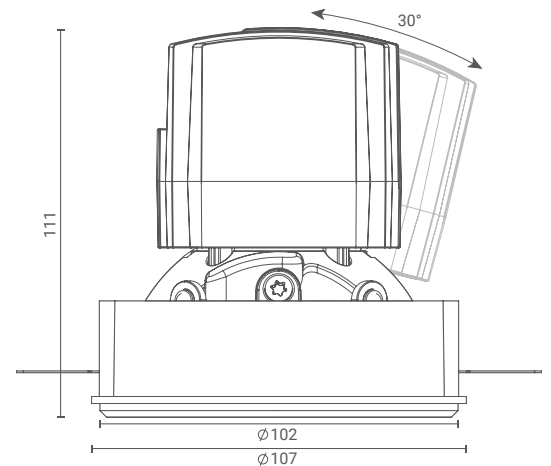

Axis M

Adj. Trimless Downlight (Medium)

Introducing ceiling- trimless Downlight that highlight the desired subject or place and provide optimum illumination by being nondescript.

The simplicity of its form provides smooth integration in architectural features.

Product Specs :

| | |
|------------------------|-----------------------------------|
| Model name : | Axis M Adjustable Trimless Medium |
| Weight: | 540gm |
| Certificate Available: | Self Declaration Certificates |
| Colors Available: | Black / White |
| System Lumen: | 1434 lm |
| System Wattage: | 21 W |
| DC Current: | 500 mA |
| Efficacy: | 69 lm/W |
| CCT(K) : | 3000K |
| CRI: | > 90 |
| Bining: | ≤3SDCM |
| Lifetime: | L80/B10 (>50,000hrs@Ta-30°C) |
| Beam Angle: | 53° |
| IP Rating: | IP20 |
| UGR: | <12 |
| Efficiency: | >80% |