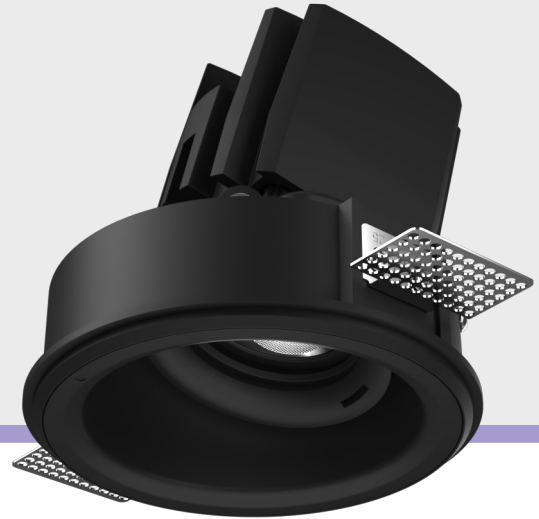

Axis M

Adj. Trimless Downlight (Medium)

Introducing ceiling- trimless Downlight that highlight the desired subject or place and provide optimum illumination by being nondescript.

The simplicity of its form provides smooth integration in architectural features.

Product Specs :

| | |
|------------------------|-----------------------------------|
| Model name : | Axis M Adjustable Trimless Medium |
| Weight: | 540gm |
| Certificate Available: | Self Declaration Certificates |
| Colors Available: | Black / White |
| System Lumen: | 1434 lm |
| System Wattage: | 21 W |
| DC Current: | 500 mA |
| Efficacy: | 69 lm/W |
| CCT(K) : | 3000K |
| CRI: | > 90 |
| Bining: | ≤3SDCM |
| Lifetime: | L80/B10 (>50,000hrs@Ta-30°C) |
| Beam Angle: | 53° |
| IP Rating: | IP20 |
| UGR: | <12 |
| Efficiency: | >80% |