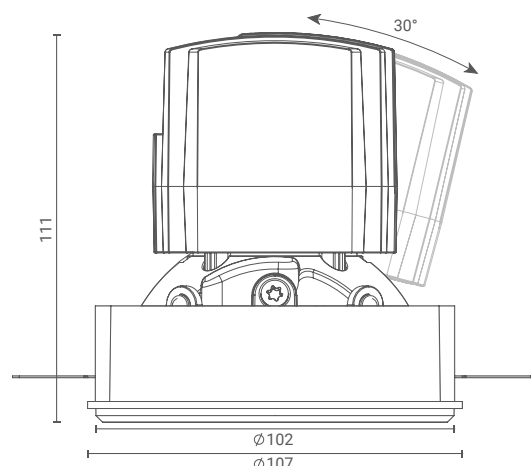

# Axis M

Adj. Trimless Downlight (Medium)

Introducing ceiling- trimless Downlight that highlight the desired subject or place and provide optimum illumination by being nondescript.

The simplicity of its form provides smooth integration in architectural features.

## Product Specs :

Model name :	Axis M Adjustable Trimless Medium
Weight:	540gm
Certificate Available:	Self Declaration Certificates
Colors Available:	Black / White
System Lumen:	1485 lm
System Wattage:	21 W
DC Current:	500 mA
Efficacy:	71 lm/W
CCT(K) :	4000K
CRI:	> 90
Bining:	≤3SDCM
Lifetime:	L80/B10 (>50,000hrs@Ta-30°C)
Beam Angle:	52°
IP Rating:	IP20
UGR:	<12
Efficiency:	>80%