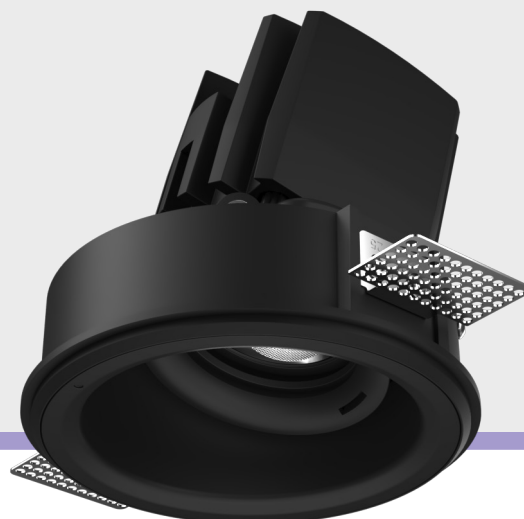

# Axis M

Adj. Trimless Downlight (Medium)

Introducing ceiling- trimless Downlight that highlight the desired subject or place and provide optimum illumination by being nondescript.

The simplicity of its form provides smooth integration in architectural features.

## Product Specs :

Model name :	Axis M Adjustable Trimless Medium
Weight:	540gm
Certificate Available:	Self Declaration Certificates
Colors Available:	Black / White
System Lumen:	1485 lm
System Wattage:	21 W
DC Current:	500 mA
Efficacy:	71 lm/W
CCT(K) :	4000K
CRI:	> 90
Bining:	≤3SDCM
Lifetime:	L80/B10 (>50,000hrs@Ta-30°C)
Beam Angle:	52°
IP Rating:	IP20
UGR:	<12
Efficiency:	>80%