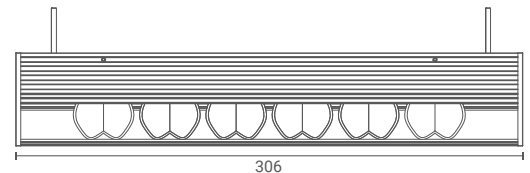

Driver Specs:

Input:	220-240V ~50/60Hz
Integration:	Non - Integrated
THD:	<10%
Driver Type:	On-Off / DALI 2.0 / AD / TD / BLE
Dimmable / Tunable:	On Request

Warranty 5 Years

BLE SMART

*All Dimensions are in mm.