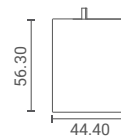

*All Dimensions are in mm.