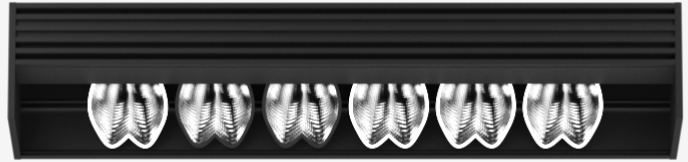

ELITE

Surface Downlight

Introducing ceiling-surface downlight that highlight the desired subject or place and provide optimum illumination by being nondescript.

The simplicity of its form provides smooth integration in architectural features.

Colors Available

Product Specs :

System Lumen:	1579 - 1726lm
System Wattage:	20W
Efficacy:	82 - 91lm/W
DC Current:	500mA
Efficiency:	>92%
CCT(K):	2700K - 5700K
Macadam:	3SDCM
Lifetime:	L80/B10 (>50,000hrs@Ta-30Deg C)
Beam Angle:	54°
UGR Value:	<19
CRI:	>90