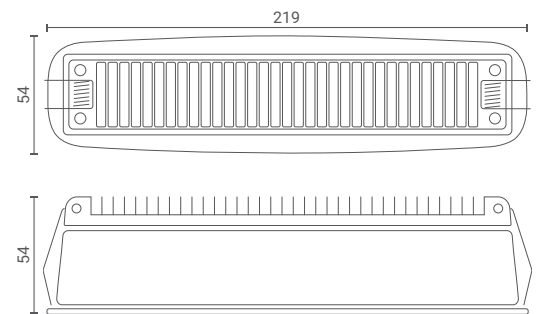

Hewen 4x

Recessed Downlight (Narrow)

Introducing ceiling-recessed downlight that highlight the desired subject or place and provide optimum illumination by being nondescript.

The simplicity of its form provides smooth integration in architectural features.

Product Specs :

Model name :	Hewen 4x Recessed Downlight Narrow
Weight:	
Certificate Available:	Self Declaration Certificates
Colors Available:	Black / White
System Lumen:	1106 lm
System Wattage:	24 W
DC Current:	900 mA
Efficacy:	46 lm/W
CCT(K) :	4000K
CRI:	> 90
Bining:	≤3SDCM
Lifetime:	L80/B10 (>50,000hrs@Ta-30°C)
Beam Angle:	32°
IP Rating:	IP20
UGR:	<4
Efficiency:	>75%