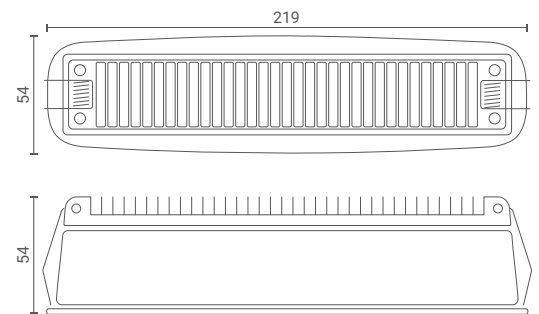

Hewen 4x

Recessed Downlight (Wide)

Introducing ceiling-recessed downlight that highlight the desired subject or place and provide optimum illumination by being nondescript.

The simplicity of its form provides smooth integration in architectural features.

Product Specs :

Model name :	Hewen 4x Recessed Downlight Wide
Weight:	
Certificate Available:	Self Declaration Certificates
Colors Available:	Black / White
System Lumen:	1289 lm
System Wattage:	25 W
DC Current:	900 mA
Efficacy:	51 lm/W
CCT(K) :	3000K
CRI:	> 90
Bining:	≤3SDCM
Lifetime:	L80/B10 (>50,000hrs@Ta-30°C)
Beam Angle:	49°
IP Rating:	IP20
UGR:	<23
Efficiency:	>75%