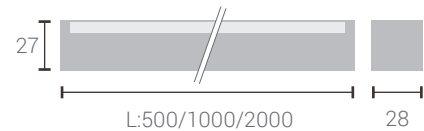

These fixtures are modular and can be extended for desired length without any requirements.

Colors Available

Product Specs :

System Lumen:	2000 - 2200lm
System Wattage:	25W
Efficacy:	83 - 91lm/W
DC Current:	24V Power Supply
Efficiency:	>75 - 90%
CCT(K):	2700K - 5700K
Macadam:	3SDCM
Lifetime:	L80/B10 (>50,000hrs@Ta-30Deg C)
Beam Angle:	16° / 30°
UGR Value:	<25
CRI:	>90

*The technical parameters tested at a length of 500 mm are shown below.