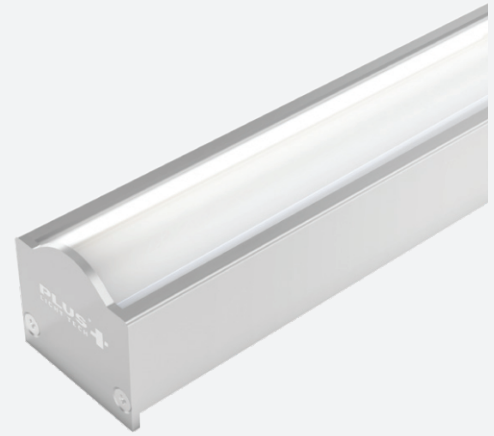

ILIOS

Surface Grazer

Introducing surface linear lights that provide a seamless look and clean elegance. These luminaires, by their design hide the fixtures to allow the light itself to play the dominant role.

These fixtures are modular and can be extended for desired length without any requirements.

Colors Available

Product Specs :

System Lumen:	2000 - 2200lm
System Wattage:	25W
Efficacy:	83 - 91lm/W
DC Current:	24V Power Supply
Efficiency:	>75 - 90%
CCT(K):	2700K - 5700K
Macadam:	3SDCM
Lifetime:	L80/B10 (>50,000hrs@Ta-30Deg C)
Beam Angle:	16° / 30°
UGR Value:	<25
CRI:	>90

*The technical parameters tested at a length of 500 mm are shown below.