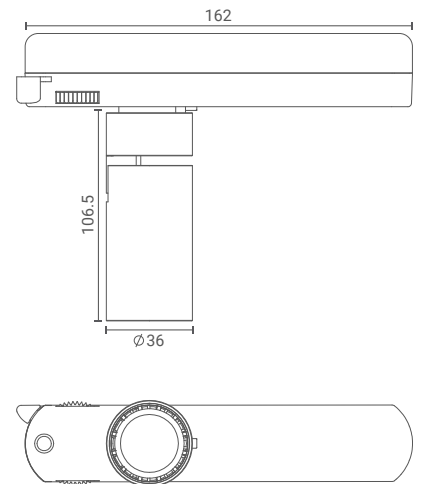

# Magnus 1x ACDC

Track Spot (Medium)

Introducing track mounted spotlight that highlight the desired subject or place and provide optimum illumination by being nondescript.

The simplicity of its form provides smooth integration in architectural features.

## Product Specs :

Model name :	Magnus 1x ACDC Track Spot Medium
Weight:	
Certificate Available:	Self Declaration Certificates
Colors Available:	Metallic Silver / Black / White
System Lumen:	441 lm
System Wattage:	5 W
DC Current:	350 mA
Efficacy:	82 lm/W
CCT(K) :	4000K
CRI:	> 90
Bining:	≤3SDCM
Lifetime:	L80/B10 (>50,000hrs@Ta-30°C)
Beam Angle:	52°
IP Rating:	IP20
UGR:	<24