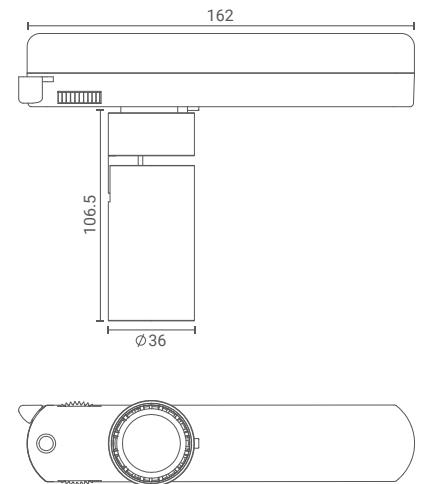

Magnus 1x ACDC

Track Spot (Narrow)

Introducing track mounted spotlight that highlight the desired subject or place and provide optimum illumination by being nondescript.

The simplicity of its form provides smooth integration in architectural features.

Product Specs :

Model name :	Magnus 1x ACDC Track Spot Narrow
Weight:	
Certificate Available:	Self Declaration Certificates
Colors Available:	Metallic Silver / Black / White
System Lumen:	386 lm
System Wattage:	6 W
DC Current:	350 mA
Efficacy:	68 lm/W
CCT(K) :	3000K
CRI:	> 90
Bining:	≤3SDCM
Lifetime:	L80/B10 (>50,000hrs@Ta-30°C)
Beam Angle:	33°
IP Rating:	IP20
UGR:	<6