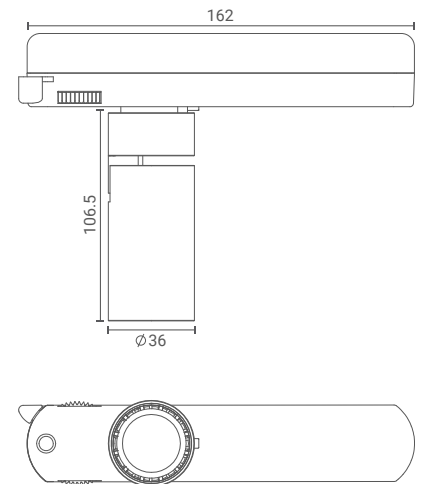

Magnus 1x ACDC

Track Spot (Narrow)

Introducing track mounted spotlight that highlight the desired subject or place and provide optimum illumination by being nondescript.

The simplicity of its form provides smooth integration in architectural features.

Product Specs :

Model name :	Magnus 1x ACDC Track Spot Narrow
Weight:	
Certificate Available:	Self Declaration Certificates
Colors Available:	Metallic Silver / Black / White
System Lumen:	416 lm
System Wattage:	6 W
DC Current:	350 mA
Efficacy:	74 lm/W
CCT(K) :	4000K
CRI:	> 90
Bining:	≤3SDCM
Lifetime:	L80/B10 (>50,000hrs@Ta-30°C)
Beam Angle:	35°
IP Rating:	IP20
UGR:	<6