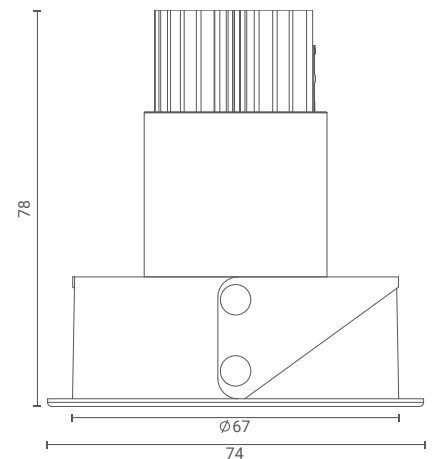

# Magnus 1x Adjustable

*Recessed Downlight (Wide)*

Introducing ceiling-recessed downlight that highlight the desired subject or place and provide optimum illumination by being nondescript.

The simplicity of its form provides smooth integration in architectural features.

## Product Specs :

Model name :	Magnus 1x Recessed Wide Adj.
Weight:	
Certificate Available:	Self Declaration Certificates
Colors Available:	Metallic Silver / Black / White
System Lumen:	479 lm
System Wattage:	6 W
DC Current:	350 mA
Efficacy:	86 lm/W
CCT(K) :	4000K
CRI:	> 90
Bining:	≤3SDCM
Lifetime:	L80/B10 (>50,000hrs@Ta-30°C)
Beam Angle:	83°
IP Rating:	IP20
UGR:	<35