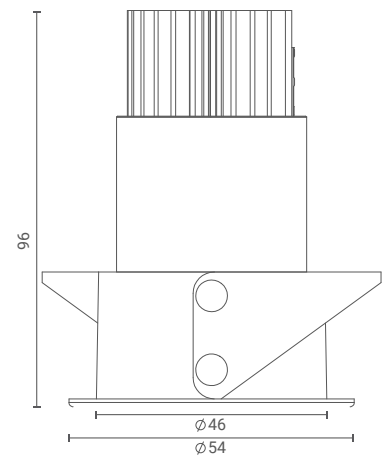

# Magnus 1x

Recessed Downlight (Wide)

Introducing ceiling-recessed downlight that highlight the desired subject or place and provide optimum illumination by being nondescript.

The simplicity of its form provides smooth integration in architectural features.

## Product Specs :

Model name :	Magnus 1x Recessed Wide
Weight:	
Certificate Available:	Self Declaration Certificates
Colors Available:	Metallic Silver / Black / White
System Lumen:	428 lm
System Wattage:	5 W
DC Current:	350 mA
Efficacy:	78 lm/W
CCT(K) :	3000K
CRI:	> 90
Bining:	≤3SDCM
Lifetime:	L80/B10 (>50,000hrs@Ta-30°C)
Beam Angle:	85°
IP Rating:	IP20
UGR:	<32