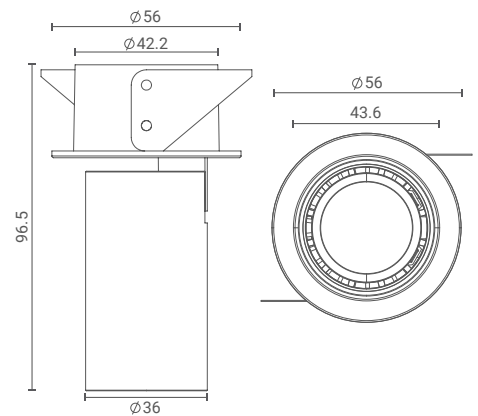

Magnus 1x

Semi Recessed Downlight (Narrow)

Introducing ceiling- semi recessed downlight that highlight the desired subject or place and provide optimum illumination by being nondescript.

The simplicity of its form provides smooth integration in architectural features.

Product Specs :

Model name :	Magnus 1x Semi Recessed Narrow
Weight:	
Certificate Available:	Self Declaration Certificates
Colors Available:	Metallic Silver / Black / White
System Lumen:	416 lm
System Wattage:	6 W
DC Current:	350 mA
Efficacy:	74 lm/W
CCT(K) :	4000K
CRI:	> 90
Bining:	≤3SDCM
Lifetime:	L80/B10 (>50,000hrs@Ta-30°C)
Beam Angle:	35°
IP Rating:	IP20
UGR:	<6