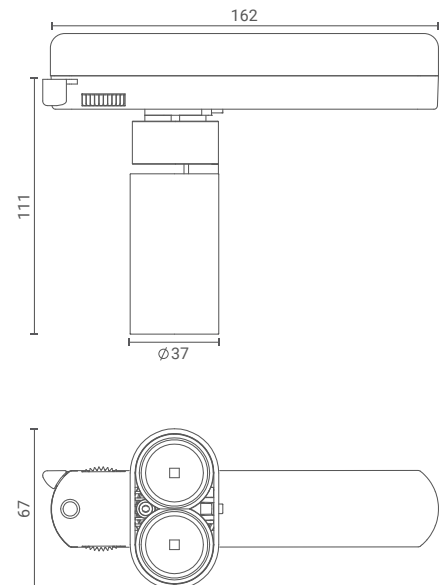

# Magnus 2x ACDC

Track Spot (Medium)

Introducing track mounted spotlight that highlight the desired subject or place and provide optimum illumination by being nondescript.

The simplicity of its form provides smooth integration in architectural features.

## Product Specs :

Model name :	Magnus 2x ACDC Track Spot Medium
Weight:	
Certificate Available:	Self Declaration Certificates
Colors Available:	Metallic Silver / Black / White
System Lumen:	814 lm
System Wattage:	10 W
DC Current:	350 mA
Efficacy:	84 lm/W
CCT(K) :	3000K
CRI:	> 90
Bining:	≤3SDCM
Lifetime:	L80/B10 (>50,000hrs@Ta-30°C)
Beam Angle:	50°
IP Rating:	IP20
UGR:	<19