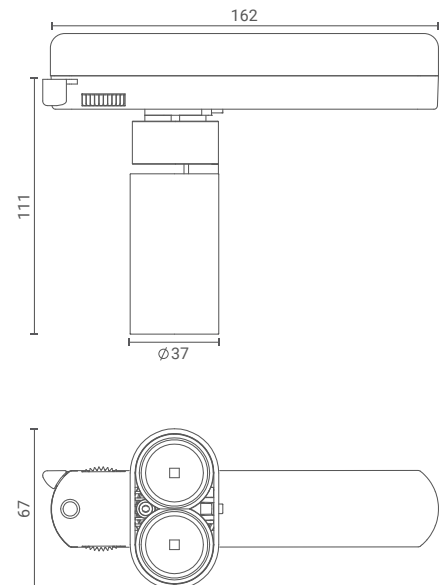

Magnus 2x ACDC

Track Spot (Wide)

Introducing track mounted spotlight that highlight the desired subject or place and provide optimum illumination by being nondescript.

The simplicity of its form provides smooth integration in architectural features.

Product Specs :

Model name :	Magnus 2x ACDC Track Spot Wide
Weight:	
Certificate Available:	Self Declaration Certificates
Colors Available:	Metallic Silver / Black / White
System Lumen:	875 lm
System Wattage:	10 W
DC Current:	350 mA
Efficacy:	88 lm/W
CCT(K) :	3000K
CRI:	> 90
Bining:	≤3SDCM
Lifetime:	L80/B10 (>50,000hrs@Ta-30°C)
Beam Angle:	83°
IP Rating:	IP20
UGR:	<30