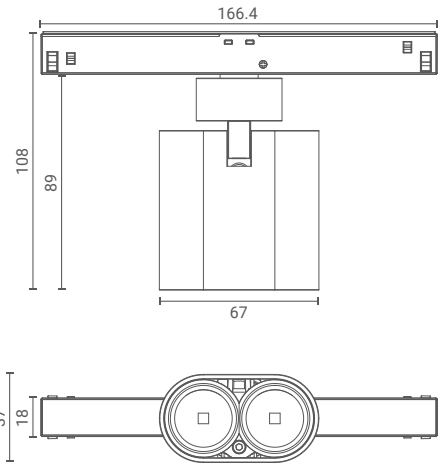

Magnus 2x LVDC

Track Spot (Wide)

Introducing track mounted spotlight that highlight the desired subject or place and provide optimum illumination by being nondescript.

The simplicity of its form provides smooth integration in architectural features.

Product Specs :

Model name :	Magnus 2x LVDC Track Spot Wide
Weight:	
Certificate Available:	Self Declaration Certificates
Colors Available:	Metallic Silver / Black / White
System Lumen:	928 lm
System Wattage:	10 W
DC Current:	350 mA
Efficacy:	95 lm/W
CCT(K) :	4000K
CRI:	> 90
Bining:	≤3SDCM
Lifetime:	L80/B10 (>50,000hrs@Ta-30°C)
Beam Angle:	83°
IP Rating:	IP20
UGR:	<28