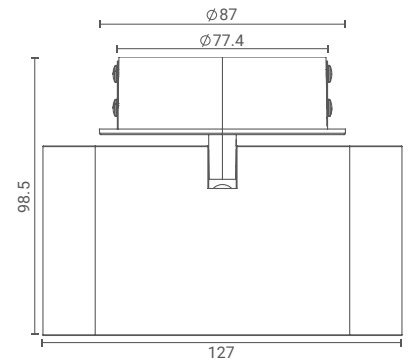

Magnus 4x Linear

Semi Recessed Downlight (Narrow)

Introducing ceiling- semi recessed downlight that highlight the desired subject or place and provide optimum illumination by being nondescript.

The simplicity of its form provides smooth integration in architectural features.

Product Specs :

Model name :	Magnus 4x Linear Semi Recessed Narrow
Weight:	
Certificate Available:	Self Declaration Certificates
Colors Available:	Metallic Silver / Black / White
System Lumen:	1465 lm
System Wattage:	19 W
DC Current:	700 mA
Efficacy:	76 lm/W
CCT(K) :	3000K
CRI:	> 90
Bining:	≤3SDCM
Lifetime:	L80/B10 (>50,000hrs@Ta-30°C)
Beam Angle:	32°
IP Rating:	IP20
UGR:	<-4