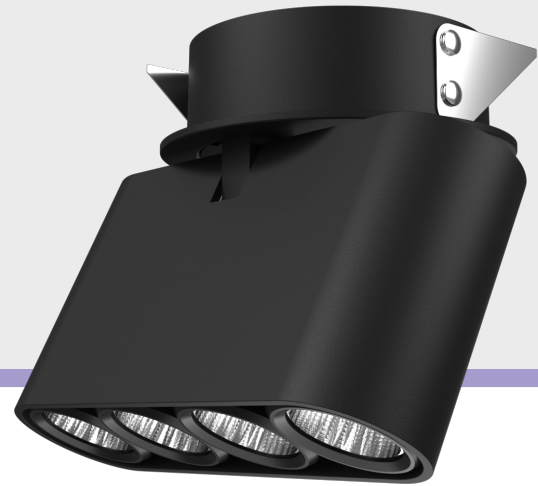

Magnus 4x Linear

Semi Recessed Downlight (Narrow)

Introducing ceiling- semi recessed downlight that highlight the desired subject or place and provide optimum illumination by being nondescript.

The simplicity of its form provides smooth integration in architectural features.

Product Specs :

Model name :	Magnus 4x Linear Semi Recessed Narrow
Weight:	
Certificate Available:	Self Declaration Certificates
Colors Available:	Metallic Silver / Black / White
System Lumen:	1465 lm
System Wattage:	19 W
DC Current:	700 mA
Efficacy:	76 lm/W
CCT(K) :	3000K
CRI:	> 90
Bining:	≤3SDCM
Lifetime:	L80/B10 (>50,000hrs@Ta-30°C)
Beam Angle:	32°
IP Rating:	IP20
UGR:	<-4