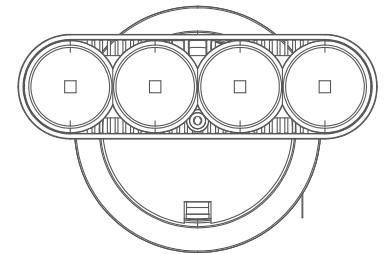

Magnus 4x Linear

Semi Recessed Downlight (Narrow)

Introducing ceiling- semi recessed downlight that highlight the desired subject or place and provide optimum illumination by being nondescript.

The simplicity of its form provides smooth integration in architectural features.

Product Specs :

Model name :	Magnus 4x Linear Semi Recessed Narrow
Weight:	
Certificate Available:	Self Declaration Certificates
Colors Available:	Metallic Silver / Black / White
System Lumen:	1465 lm
System Wattage:	19 W
DC Current:	700 mA
Efficacy:	76 lm/W
CCT(K) :	3000K
CRI:	> 90
Bining:	≤3SDCM
Lifetime:	L80/B10 (>50,000hrs@Ta-30°C)
Beam Angle:	32°
IP Rating:	IP20
UGR:	<-4