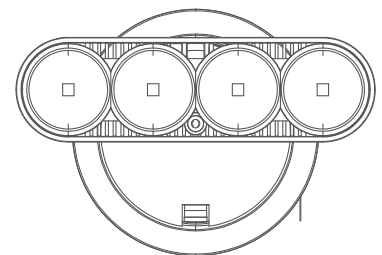

Magnus 4x Linear

Semi Recessed Downlight (Wide)

Introducing ceiling- semi recessed downlight that highlight the desired subject or place and provide optimum illumination by being nondescript.

The simplicity of its form provides smooth integration in architectural features.

Product Specs :

Model name :	Magnus 4x Linear Semi Recessed Wide
Weight:	
Certificate Available:	Self Declaration Certificates
Colors Available:	Metallic Silver / Black / White
System Lumen:	1635 lm
System Wattage:	19 W
DC Current:	700 mA
Efficacy:	87 lm/W
CCT(K) :	3000K
CRI:	> 90
Bining:	≤3SDCM
Lifetime:	L80/B10 (>50,000hrs@Ta-30°C)
Beam Angle:	82°
IP Rating:	IP20
UGR:	<25