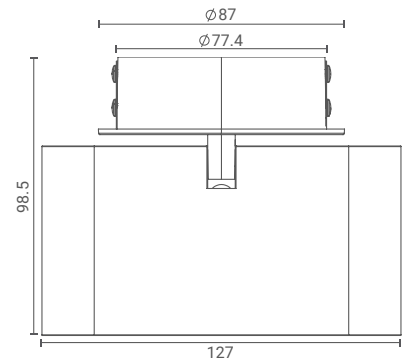

Magnus 4x Linear

Semi Recessed Downlight (Wide)

Introducing ceiling- semi recessed downlight that highlight the desired subject or place and provide optimum illumination by being nondescript.

The simplicity of its form provides smooth integration in architectural features.

Product Specs :

Model name :	Magnus 4x Linear Semi Recessed Wide
Weight:	
Certificate Available:	Self Declaration Certificates
Colors Available:	Metallic Silver / Black / White
System Lumen:	1635 lm
System Wattage:	19 W
DC Current:	700 mA
Efficacy:	87 lm/W
CCT(K) :	3000K
CRI:	> 90
Bining:	≤3SDCM
Lifetime:	L80/B10 (>50,000hrs@Ta-30°C)
Beam Angle:	82°
IP Rating:	IP20
UGR:	<25