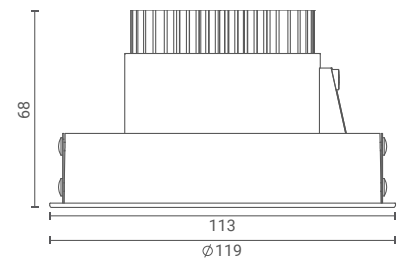

Magnus 4x Square Adjustable

Recessed Downlight (Wide)

Introducing ceiling- recessed downlight that highlight the desired subject or place and provide optimum illumination by being nondescript.

The simplicity of its form provides smooth integration in architectural features.

Product Specs :

Model name :	Magnus 4x Square Recessed Wide Adj.
Weight:	
Certificate Available:	Self Declaration Certificates
Colors Available:	Metallic Silver / Black / White
System Lumen:	1709 lm
System Wattage:	19 W
DC Current:	700 mA
Efficacy:	89 lm/W
CCT(K) :	3000K
CRI:	> 90
Bining:	≤3SDCM
Lifetime:	L80/B10 (>50,000hrs@Ta-30°C)
Beam Angle:	85°
IP Rating:	IP20
UGR:	<26