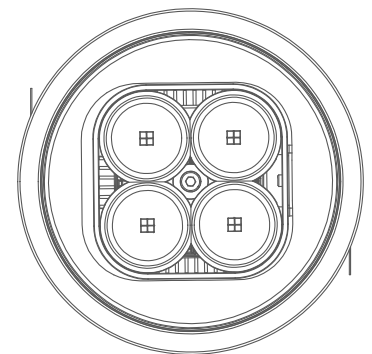

Magnus 4x Square Adjustable

Recessed Downlight (Wide)

Introducing ceiling- recessed downlight that highlight the desired subject or place and provide optimum illumination by being nondescript.

The simplicity of its form provides smooth integration in architectural features.

Product Specs :

Model name :	Magnus 4x Square Recessed Wide Adj.
Weight:	
Certificate Available:	Self Declaration Certificates
Colors Available:	Metallic Silver / Black / White
System Lumen:	1709 lm
System Wattage:	19 W
DC Current:	700 mA
Efficacy:	89 lm/W
CCT(K) :	3000K
CRI:	> 90
Bining:	≤3SDCM
Lifetime:	L80/B10 (>50,000hrs@Ta-30°C)
Beam Angle:	85°
IP Rating:	IP20
UGR:	<26